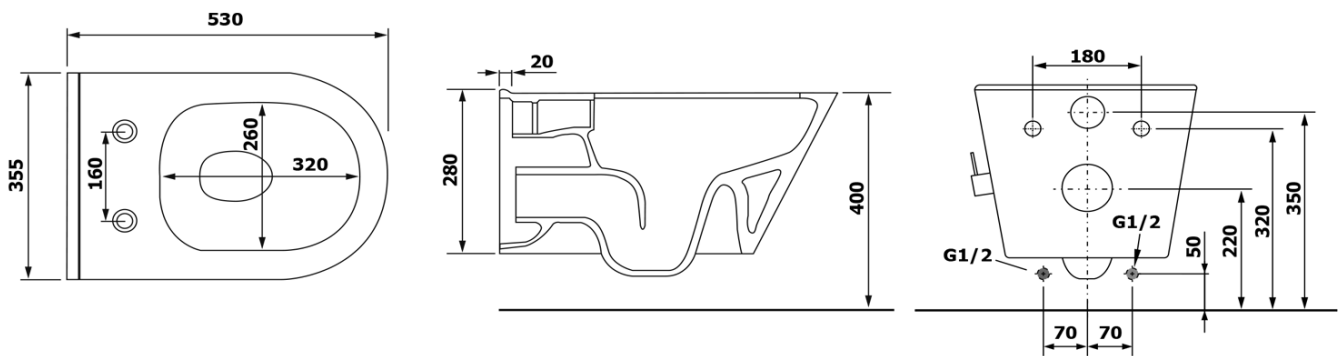

## Size

Width: 355 mm

Depth: 530 mm

## Properties

Colour: White

Material: Ceramic

Flushing Technology: Rimless

Flushing water volume: Flushing 3 l, Flushing 6 l

Shape: Classic

Equipment: CleanWash Bidet Shower, Hidden Fixings, WC-Set

Weight / Piece: 43.5 kg

Packaging: 5 Piece

Technical sheet

**AVVA CLEANWASH Wall-hung WC Rimless, incl. tap and bidet spray with concealed cistern and button Schwab, white**

None

**AVVA CLEANWASH Wall-hung WC Rimless, incl. tap and bidet spray with concealed cistern and button Schwab, white**