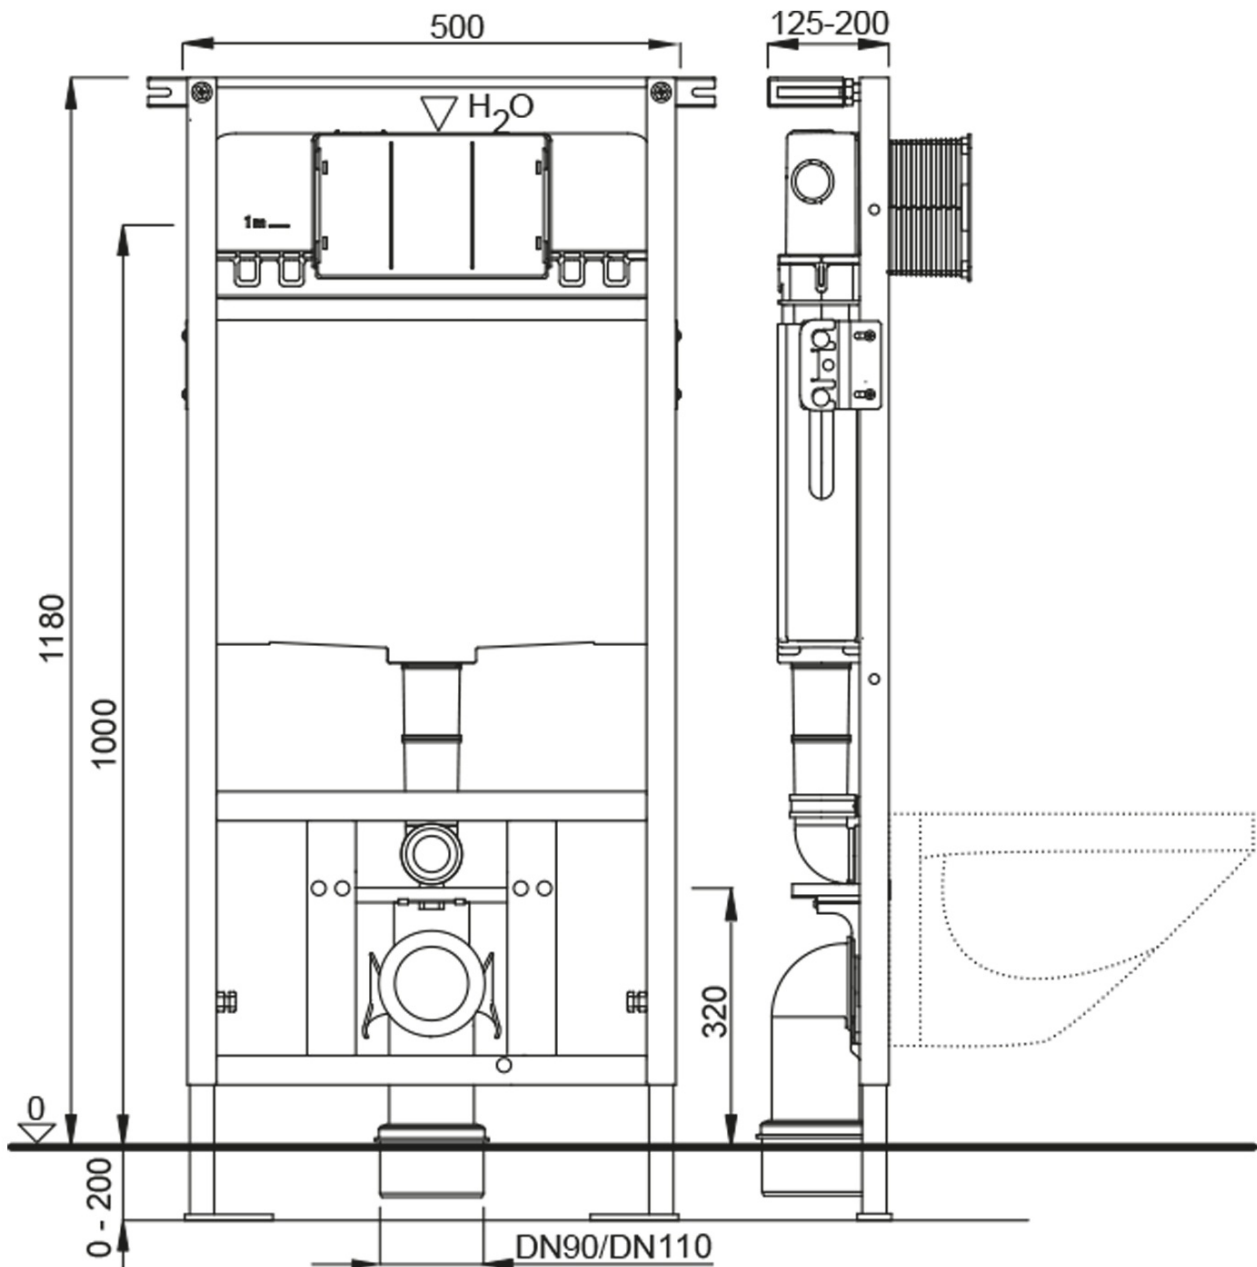

# AVVA CLEANWASH Wall-hung WC Rimless, incl. tap and bidet spray with concealed cistern and button Schwab, white

None

Order code: 100315-SET5

## Size

Width: 355 mm

Depth: 530 mm

## Properties

Colour: White

Material: Ceramic

Flushing Technology: Rimless

Flushing water volume: Flushing 3 l, Flushing 6 l

Shape: Classic

Equipment: CleanWash Bidet Shower, Hidden Fixings, WC-Set

Weight / Piece: 43.5 kg

Packaging: 5 Piece

Technical sheet

**AVVA CLEANWASH Wall-hung WC Rimless, incl. tap and bidet spray with concealed cistern and button Schwab, white**

None

**AVVA CLEANWASH Wall-hung WC Rimless, incl. tap and bidet spray with concealed cistern and button Schwab, white**