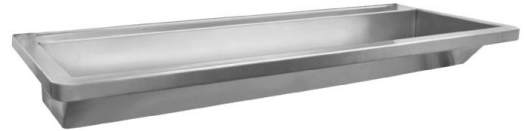

Hanging washing trough 3000x130x500 mm, brushed stainless steel

Order code: 13050.30.SP.S

Size

Width: 3000 mm
 Height: 130 mm
 Depth: 500 mm

Properties

Colour: Stainless steel matt
 Material: Stainless steel
 Warranty: 2 years