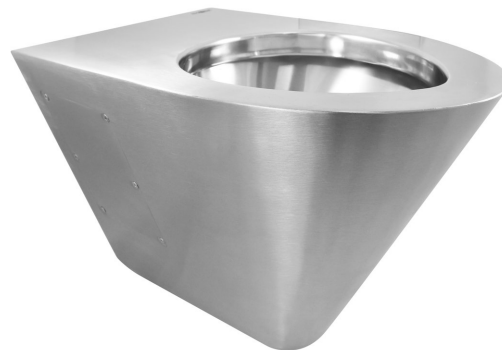

Wall Hung Toilet 380x300x550 mm, brushed stainless steel

NOFER[®]

Order code: 13018.S

Basic information

Brand: NOFER

Size

Width: 355 mm

Height: 380 mm

Depth: 550 mm

Properties

Colour: Stainless steel matt

Material: Stainless steel

Shape: Classic

Weight / Piece: 12.8 kg

Warranty: 2 years

Technical sheet