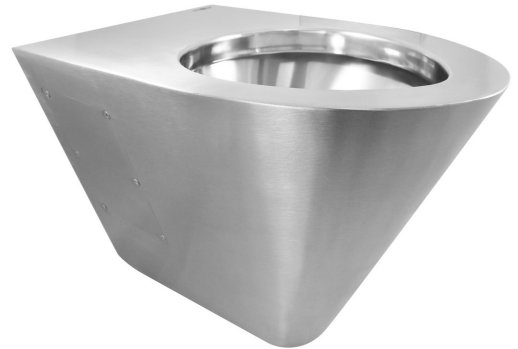

## Wall Hung Toilet 380x300x550 mm, brushed stainless steel

Order code: 13018.S

### Size

Width: 355 mm  
 Height: 380 mm  
 Depth: 550 mm

### Properties

Colour: Stainless steel matt  
 Material: Stainless steel  
 Warranty: 2 years