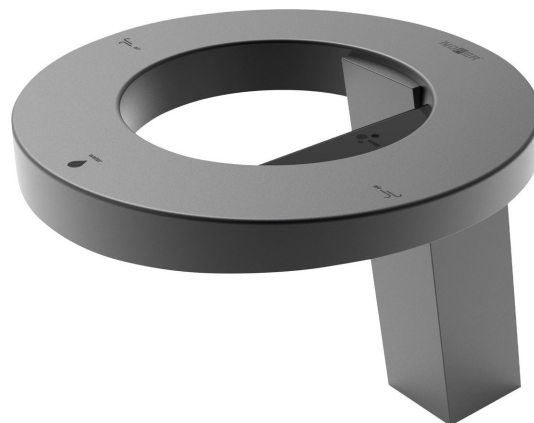

CONCEPT stand sensor faucet with soap dispenser and hand dryer, height 188mm, black

NOFER[®]

Order code: 01901.N

Basic information

Brand: NOFER
Series: Proximity taps

Size

Width: 230 mm
Height: 188 mm
Depth: 263 mm

Properties

Colour: Black matt
Material: Aluminum
Shape: Circular
Installation: Freestanding
Type of control: Electronic
Equipment: Proximity control
Flow rate (3 bar): 1.89 l/min
Weight / Piece: 5.8 kg
Warranty: 2 years

CONCEPT stand sensor faucet with soap dispenser and hand dryer, height 188mm, black

Technical sheet