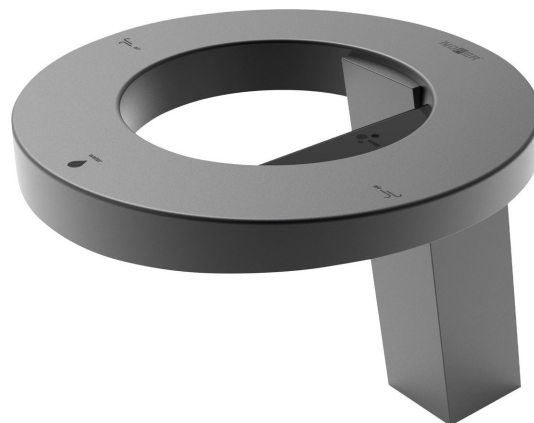

# CONCEPT stand sensor faucet with soap dispenser and hand dryer, height 188mm, black

NOFER<sup>®</sup>

Order code: 01901.N

## Size

Width: 230 mm  
Height: 188 mm  
Depth: 263 mm

## Properties

Colour: Black matt  
Material: Aluminum  
Shape: Circular  
Installation: Freestanding  
Type of control: Electronic  
Equipment: Proximity control  
Flow rate (3 bar): 1.89 l/min  
Weight / Piece: 5.8 kg  
Warranty: 2 years

CONCEPT stand sensor faucet with soap dispenser and hand dryer, height 188mm, black

Technical sheet