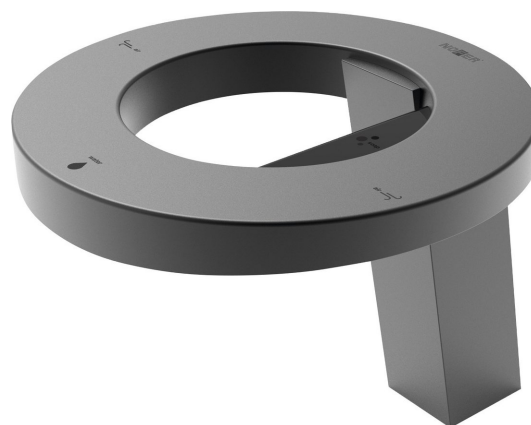

CONCEPT stand sensor faucet with soap dispenser and hand dryer, height 188mm, black

NOFER[®]

Order code: 01901.N

Basic information

Brand: NOFER
Series: Proximity taps

Size

Width: 230 mm
Height: 188 mm
Depth: 263 mm

Properties

Colour: Black matt
Material: Aluminum
Shape: Circular
Installation: Freestanding
Type of control: Electronic
Equipment: Proximity control
Flow rate (3 bar): 1.89 l/min
Weight / Piece: 5.8 kg
Warranty: 2 years

CONCEPT stand sensor faucet with soap dispenser and hand dryer, height 188mm, black

Technical sheet