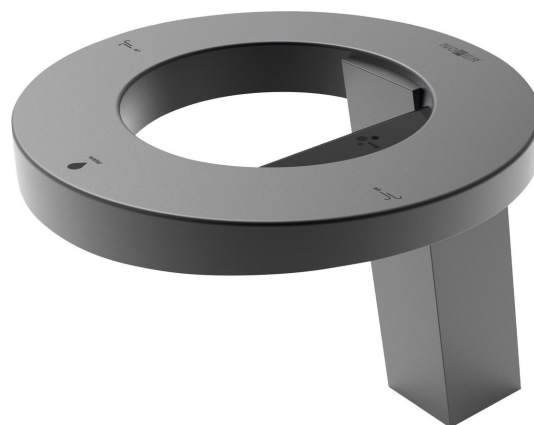

CONCEPT stand sensor faucet with soap dispenser and hand dryer, height 188mm, black

NOFER[®]

Order code: 01901.N

Basic information

Brand: NOFER
Series: Proximity taps

Size

Width: 230 mm
Height: 188 mm
Depth: 263 mm

Properties

Colour: Black matt
Material: Aluminum
Shape: Circular
Installation: Freestanding
Type of control: Electronic
Equipment: Proximity control
Flow rate (3 bar): 1.89 l/min
Weight / Piece: 5.8 kg
Warranty: 2 years

CONCEPT stand sensor faucet with soap dispenser and hand dryer, height 188mm, black

Technical sheet