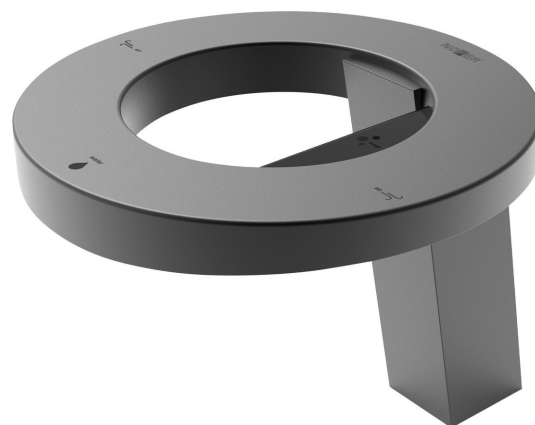

CONCEPT stand sensor faucet with soap dispenser and hand dryer, height 188mm, black

NOFER[®]

Order code: 01901.N

Basic information

Brand: NOFER
Series: Proximity taps

Size

Width: 230 mm
Height: 188 mm
Depth: 263 mm

Properties

Colour: Black matt
Material: Aluminum
Shape: Circular
Installation: Freestanding
Type of control: Electronic
Equipment: Proximity control
Flow rate (3 bar): 1.89 l/min
Weight / Piece: 5.8 kg
Warranty: 2 years

CONCEPT stand sensor faucet with soap dispenser and hand dryer, height 188mm, black

Technical sheet