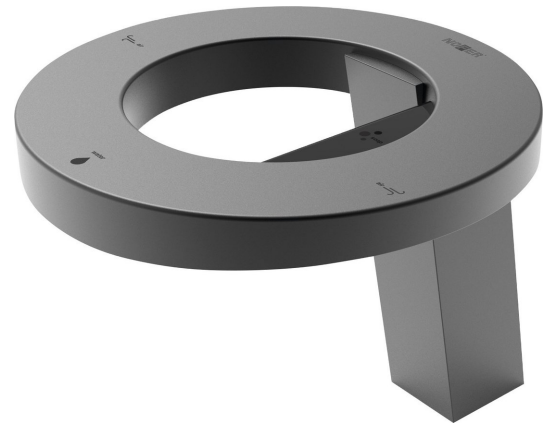

CONCEPT stand sensor faucet with soap dispenser and hand dryer, height 188mm, black

Order code: 01901.N

Size

Width: 230 mm
 Height: 188 mm
 Depth: 263 mm

Properties

Colour: Black matt
 Material: Aluminum
 Warranty: 2 years