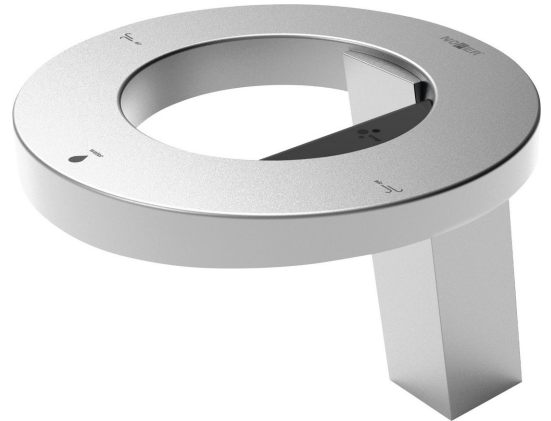

CONCEPT stand sensor faucet with soap dispenser and hand dryer, height 188mm, chrome

Order code: 01901.B

Size

Width: 230 mm
 Height: 188 mm
 Depth: 263 mm

Properties

Colour: Chrome
 Material: Aluminum
 Warranty: 2 years