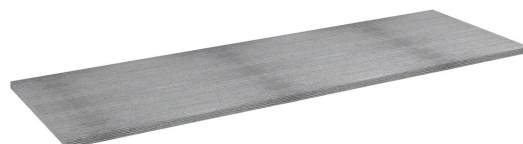

Order code: CR141-1111

**Basic information**

Brand: Sapho  
Series: CIRASA

**Size**

Width: 1410 mm  
Height: 18 mm  
Depth: 465 mm

**Properties**

Colour: Grey  
Decor: Oak silver  
Material: DTDL  
Type of cabinet: Countertop  
Type of washbasin: Countertop washbasin  
Weight / Piece: 8.7 kg  
Warranty: 2 years