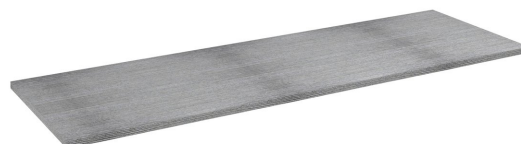

Order code: CR141-1111

Basic information

Brand: Sapho
Series: CIRASA

Size

Width: 1410 mm
Height: 18 mm
Depth: 465 mm

Properties

Colour: Grey
Decor: Oak silver
Material: DTDL
Type of cabinet: Countertop
Type of washbasin: Countertop washbasin
Weight / Piece: 8.7 kg
Warranty: 2 years