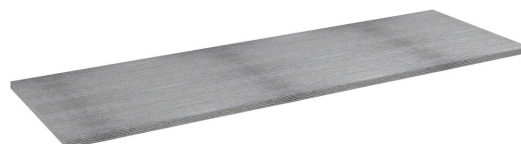

Order code: CR141-1111

**Basic information**

Brand: Sapho  
Series: CIRASA

**Size**

Width: 1410 mm  
Height: 18 mm  
Depth: 465 mm

**Properties**

Colour: Grey  
Decor: Oak silver  
Material: DTDL  
Type of cabinet: Countertop  
Type of washbasin: Countertop washbasin  
Weight / Piece: 8.7 kg  
Warranty: 2 years