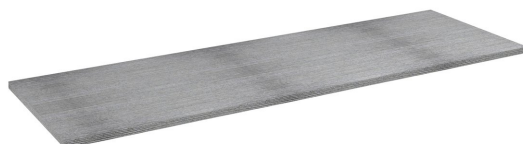

Order code: CR141-1111

Basic information

Brand: Sapho
Series: CIRASA

Size

Width: 1410 mm
Height: 18 mm
Depth: 465 mm

Properties

Colour: Grey
Decor: Oak silver
Material: DTDL
Type of cabinet: Countertop
Type of washbasin: Countertop washbasin
Weight / Piece: 8.7 kg
Warranty: 2 years