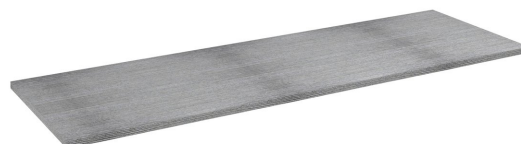

Order code: CR131-1111

Basic information

Brand: Sapho
Series: CIRASA

Size

Width: 1310 mm
Height: 18 mm
Depth: 465 mm

Properties

Colour: Grey
Decor: Oak silver
Material: DTDL
Type of cabinet: Countertop
Type of washbasin: Countertop washbasin
Weight / Piece: 8.3 kg
Warranty: 2 years