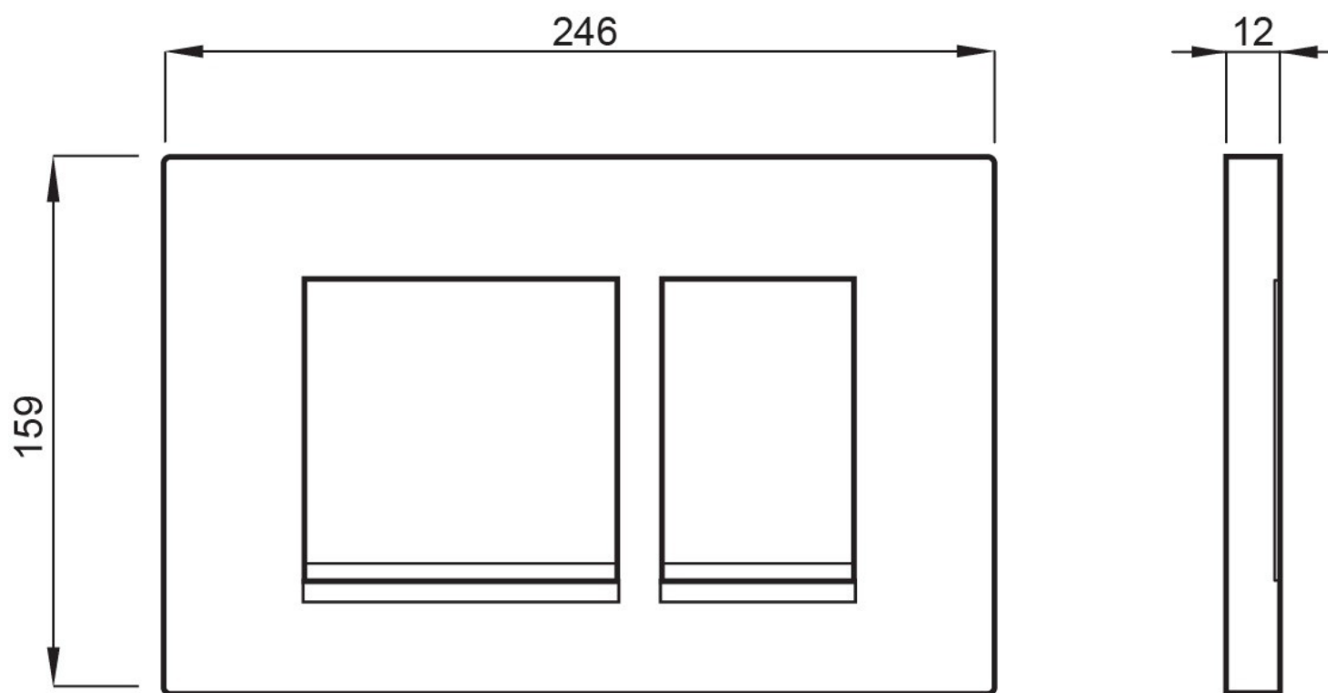

AVVA Wall-hung WC Rimless with concealed cistern and Schwab button, black matt

None