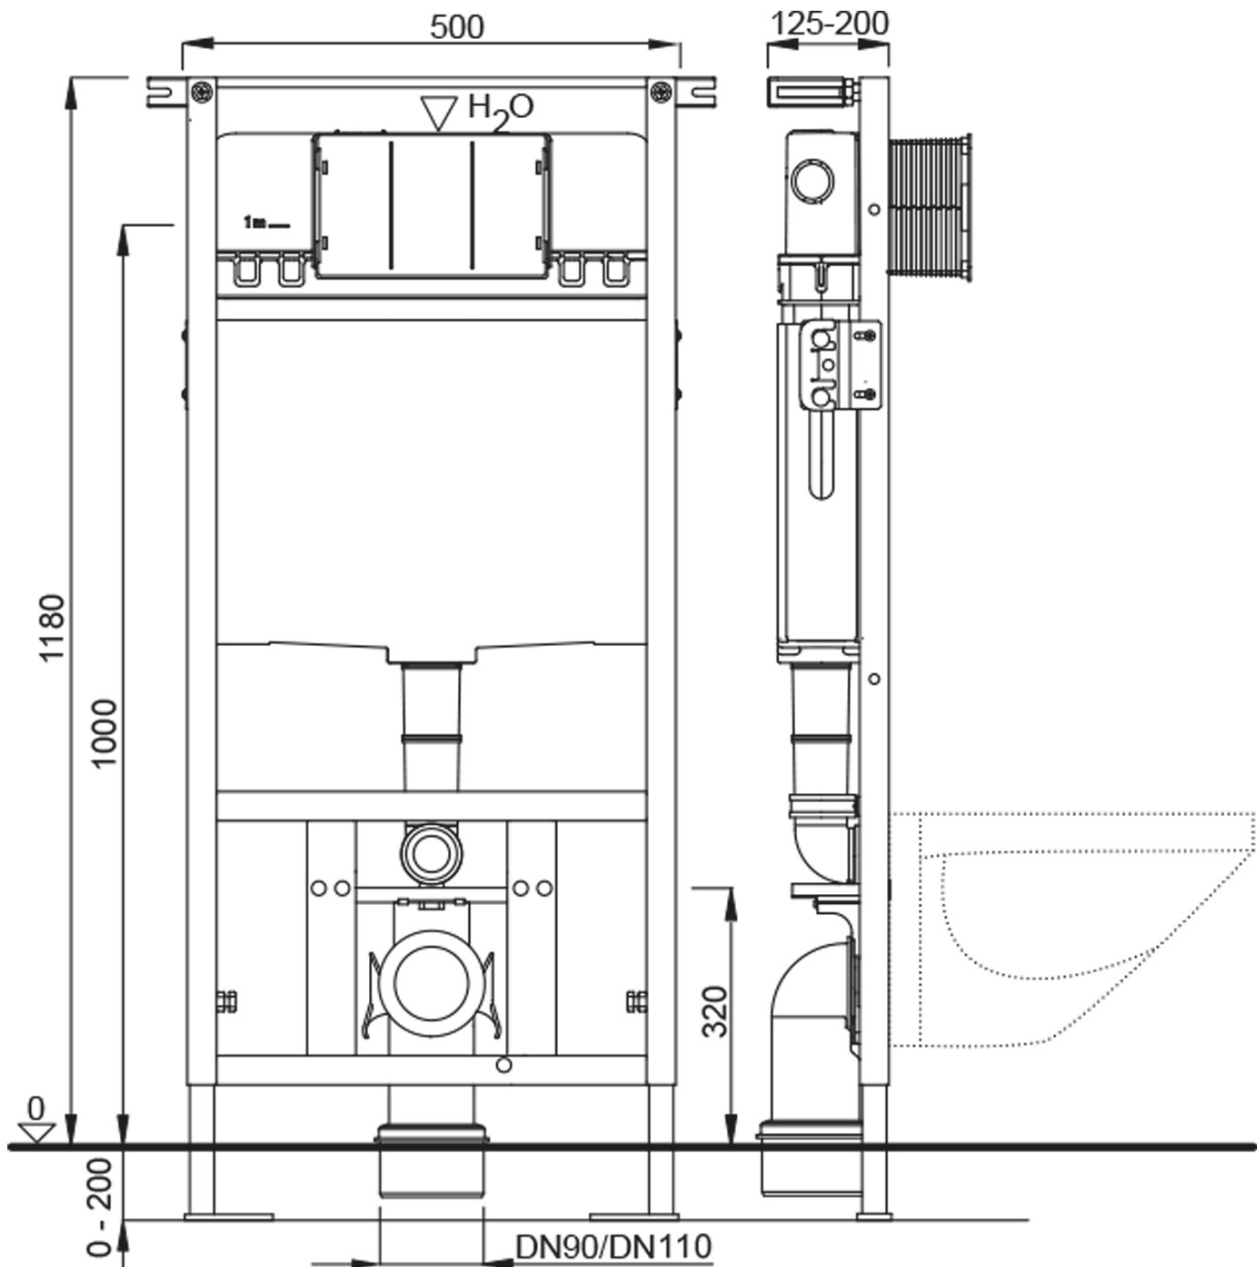

AVVA Wall-hung WC Rimless with concealed cistern and Schwab button, black matt

None

Order code: 100314-110-SET5

Basic information

Brand:

Size

Width: 355 mm

Depth: 530 mm

Properties

Colour: Black

Material: Ceramic

Flushing Technology: Rimless

Flushing water volume: Flushing 3 l, Flushing 6 l

Shape: Classic

Equipment: Hidden Fixings, WC-Set

Weight / Piece: 43.5 kg

Packaging: 5 Piece

Warranty: 2 years

AVVA Wall-hung WC Rimless with concealed cistern and Schwab button, black matt

None

Technical sheet

AVVA Wall-hung WC Rimless with concealed cistern and Schwab button, black matt

None

AVVA Wall-hung WC Rimless with concealed cistern and Schwab button, black matt

None