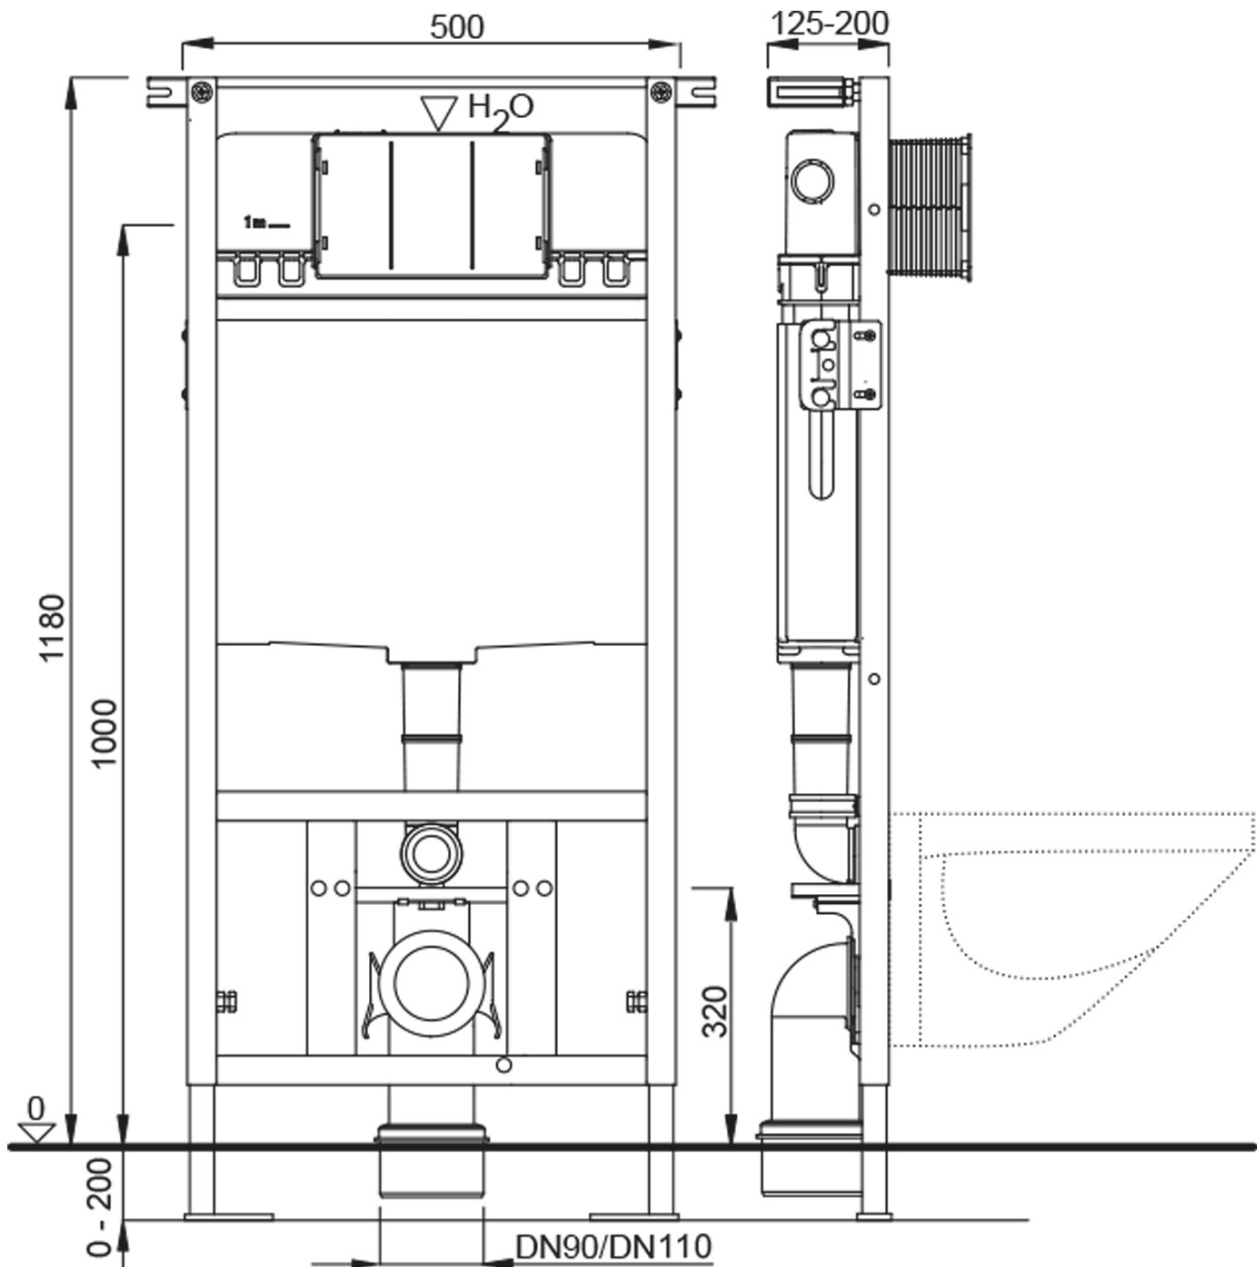

## Size

Width: 355 mm

Depth: 530 mm

## Properties

Colour: Black

Material: Ceramic

Flushing Technology: Rimless

Flushing water volume: Flushing 3 l, Flushing 6 l

Shape: Classic

Equipment: Hidden Fixings, WC-Set

Weight / Piece: 43.5 kg

Packaging: 5 Piece

Warranty: 2 years

AVVA Wall-hung WC Rimless with concealed cistern and Schwab button, black matt

None

Technical sheet

AVVA Wall-hung WC Rimless with concealed cistern and Schwab button, black matt

None

**AVVA Wall-hung WC Rimless with concealed cistern and Schwab button, black matt**

None