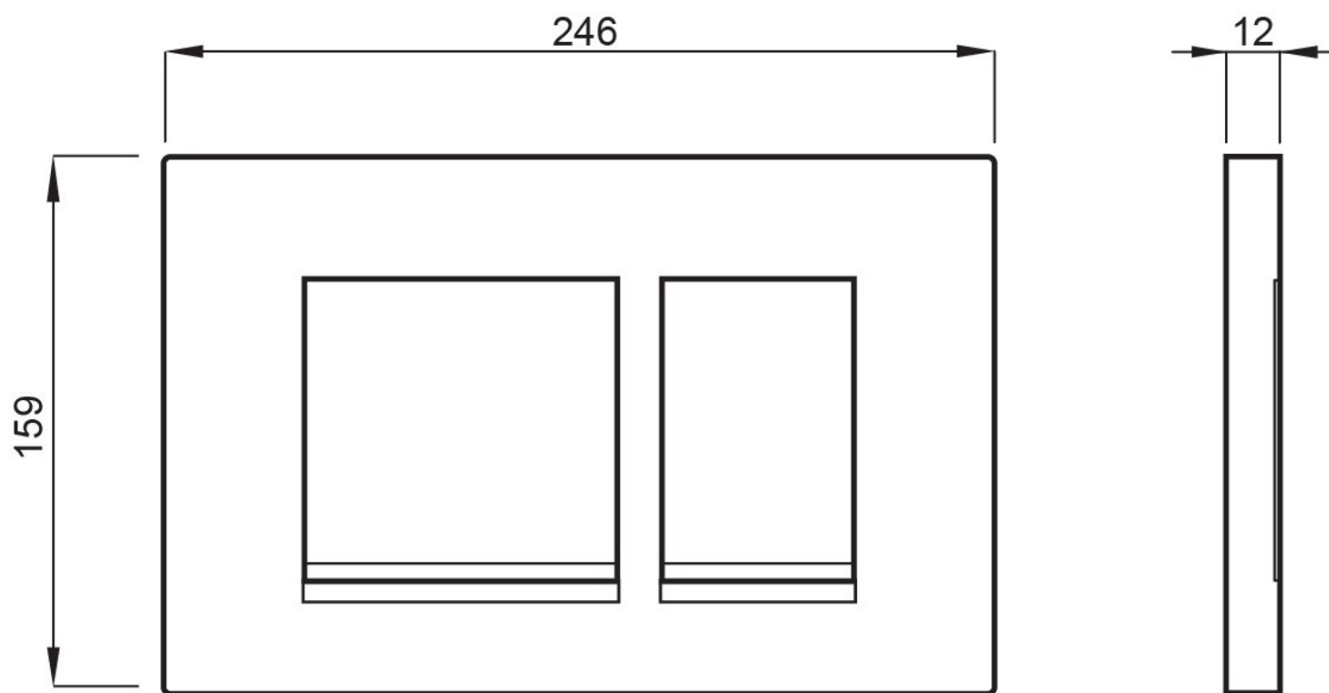

AVVA Wall-hung WC Rimless with concealed cistern and Schwab button, black matt

None