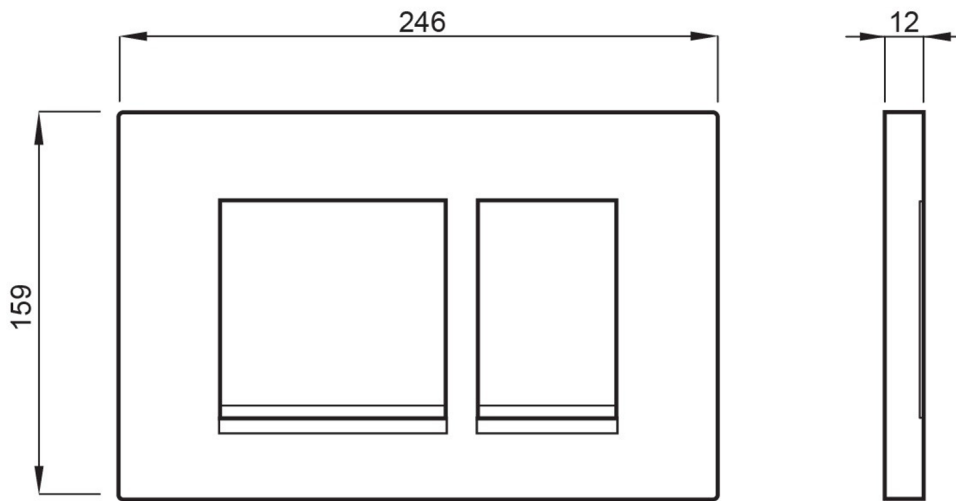

## Size

Width: 355 mm

Depth: 530 mm

## Technical sheet

**AVVA Wall-hung WC Rimless with concealed cistern and Schwab  
button, black matt**

None

**AVVA Wall-hung WC Rimless with concealed cistern and Schwab button, black matt**

None