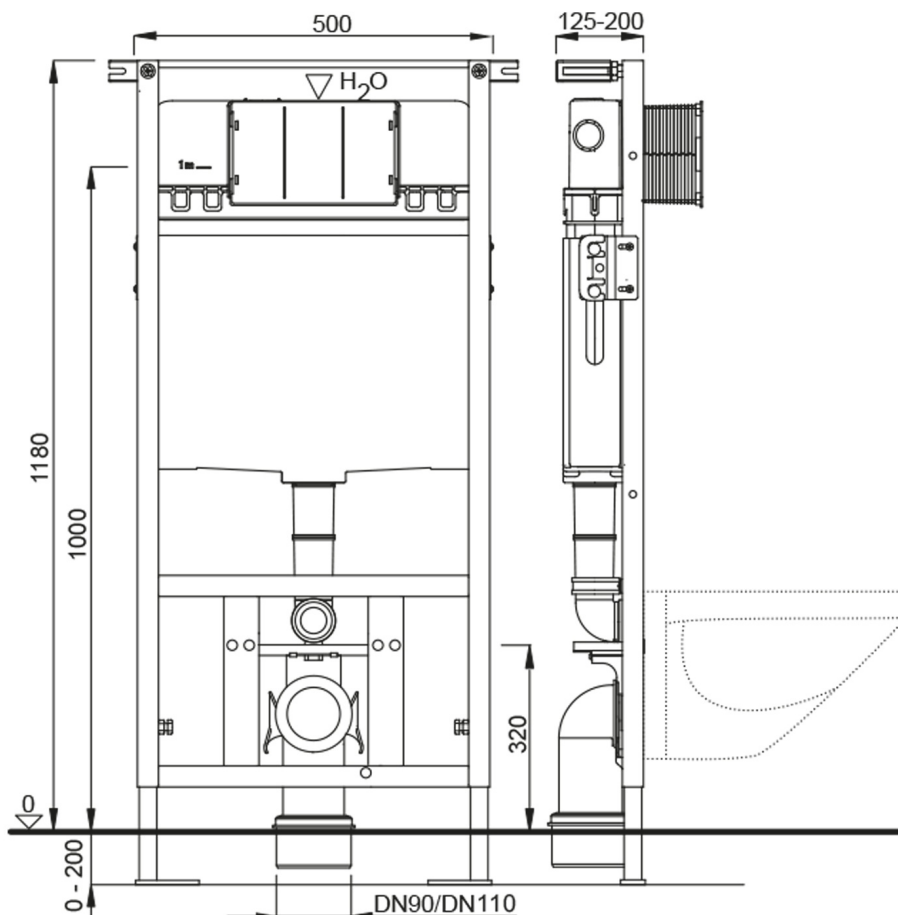

# AVVA Wall-hung WC Rimless with concealed cistern and Schwab button, black matt

None

Order code: 100314-110-SET5

## Size

Width: 355 mm

Depth: 530 mm

## Technical sheet

**AVVA Wall-hung WC Rimless with concealed cistern and Schwab  
button, black matt**

None

**AVVA Wall-hung WC Rimless with concealed cistern and Schwab button, black matt**

None