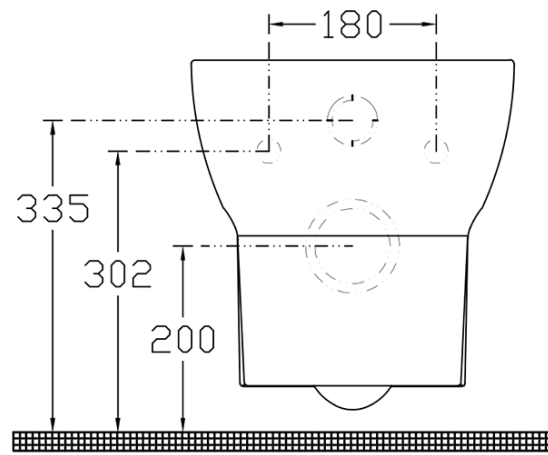

ABSOLUTE Rimless wall-hung WC with concealed cistern and Schwab button, white

None

Order code: 10AB02002-SET5

Basic information

Brand:

Size

Width: 347 mm

Depth: 500 mm

Properties

Colour: White

Material: Ceramic

Flushing Technology: Rimless

Flushing water volume: Flushing 4 l

Shape: Classic

Equipment: WC-Set

Weight / Piece: 46.55 kg

Packaging: 5 Piece

Warranty: 2 years

ABSOLUTE Rimless wall-hung WC with concealed cistern and Schwab button, white

None

Technical sheet

ABSOLUTE Rimless wall-hung WC with concealed cistern and Schwab button, white

None

ABSOLUTE Rimless wall-hung WC with concealed cistern and Schwab button, white

None