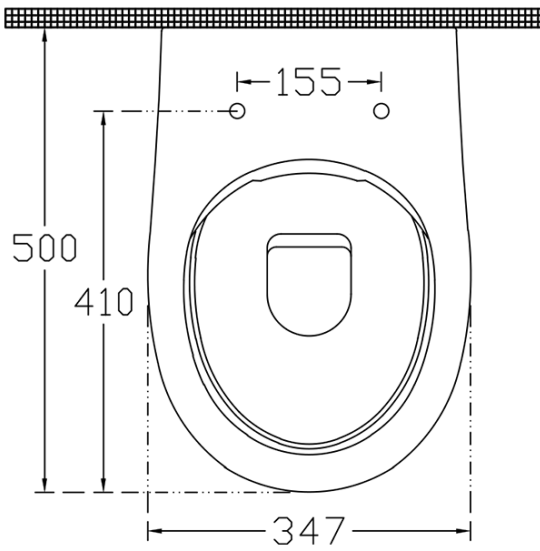

ABSOLUTE Rimless wall-hung WC with concealed cistern and Schwab button, white

None

Order code: 10AB02002-SET5

Basic information

Brand:

Size

Width: 347 mm

Depth: 500 mm

Properties

Colour: White

Material: Ceramic

Flushing Technology: Rimless

Flushing water volume: Flushing 4 l

Shape: Classic

Equipment: WC-Set

Weight / Piece: 46.55 kg

Packaging: 5 Piece

Warranty: 2 years

ABSOLUTE Rimless wall-hung WC with concealed cistern and Schwab button, white

None

Technical sheet

ABSOLUTE Rimless wall-hung WC with concealed cistern and Schwab button, white

None

ABSOLUTE Rimless wall-hung WC with concealed cistern and Schwab button, white

None