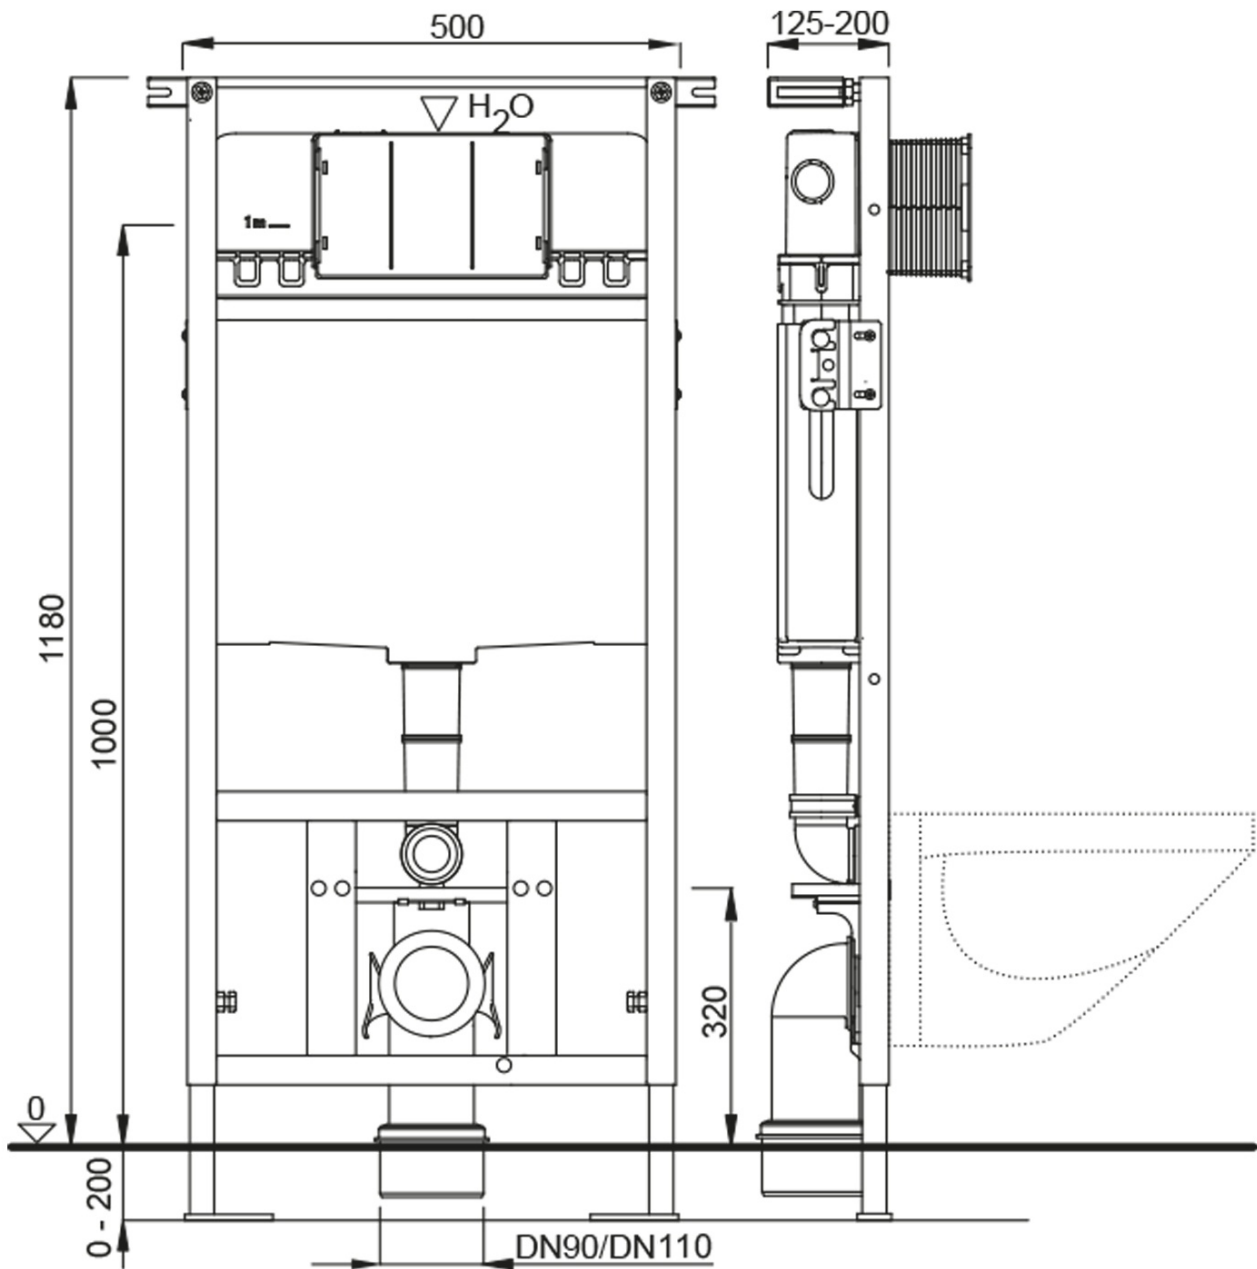

ABSOLUTE Rimless wall-hung WC with concealed cistern and Schwab button, white

None

Order code: 10AB02002-SET5

Basic information

Brand:

Size

Width: 347 mm

Depth: 500 mm

Properties

Colour: White

Material: Ceramic

Flushing Technology: Rimless

Flushing water volume: Flushing 4 l

Shape: Classic

Equipment: WC-Set

Weight / Piece: 46.55 kg

Packaging: 5 Piece

Warranty: 2 years

ABSOLUTE Rimless wall-hung WC with concealed cistern and Schwab button, white

None

Technical sheet

ABSOLUTE Rimless wall-hung WC with concealed cistern and Schwab button, white

None

ABSOLUTE Rimless wall-hung WC with concealed cistern and Schwab button, white

None