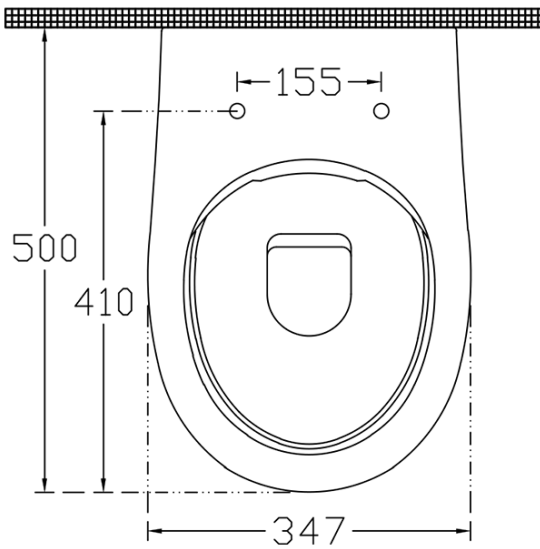

ABSOLUTE Rimless wall-hung WC with concealed cistern and Schwab button, white

None

Order code: 10AB02002-SET5

Basic information

Brand:

Size

Width: 347 mm

Depth: 500 mm

Properties

Colour: White

Material: Ceramic

Flushing Technology: Rimless

Flushing water volume: Flushing 4 l

Shape: Classic

Equipment: WC-Set

Weight / Piece: 46.55 kg

Packaging: 5 Piece

Warranty: 2 years

ABSOLUTE Rimless wall-hung WC with concealed cistern and Schwab button, white

None

Technical sheet

ABSOLUTE Rimless wall-hung WC with concealed cistern and Schwab button, white

None

ABSOLUTE Rimless wall-hung WC with concealed cistern and Schwab button, white

None