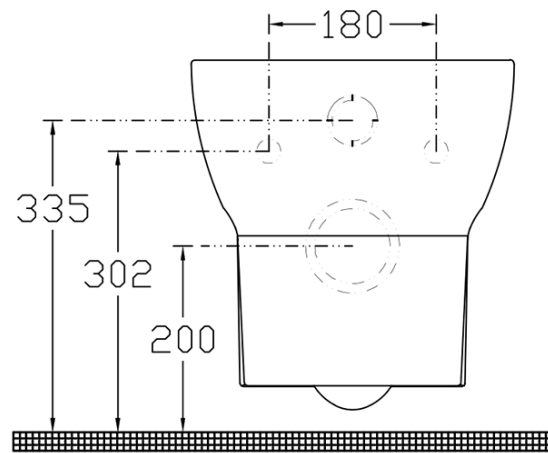

ABSOLUTE Rimless wall-hung WC with concealed cistern and Schwab button, white

None

Order code: 10AB02002-SET5

Basic information

Brand:

Size

Width: 347 mm

Depth: 500 mm

Properties

Colour: White

Material: Ceramic

Flushing Technology: Rimless

Flushing water volume: Flushing 4 l

Shape: Classic

Equipment: WC-Set

Weight / Piece: 46.55 kg

Packaging: 5 Piece

Warranty: 2 years

ABSOLUTE Rimless wall-hung WC with concealed cistern and Schwab button, white

None

Technical sheet

ABSOLUTE Rimless wall-hung WC with concealed cistern and Schwab button, white

None

ABSOLUTE Rimless wall-hung WC with concealed cistern and Schwab button, white

None