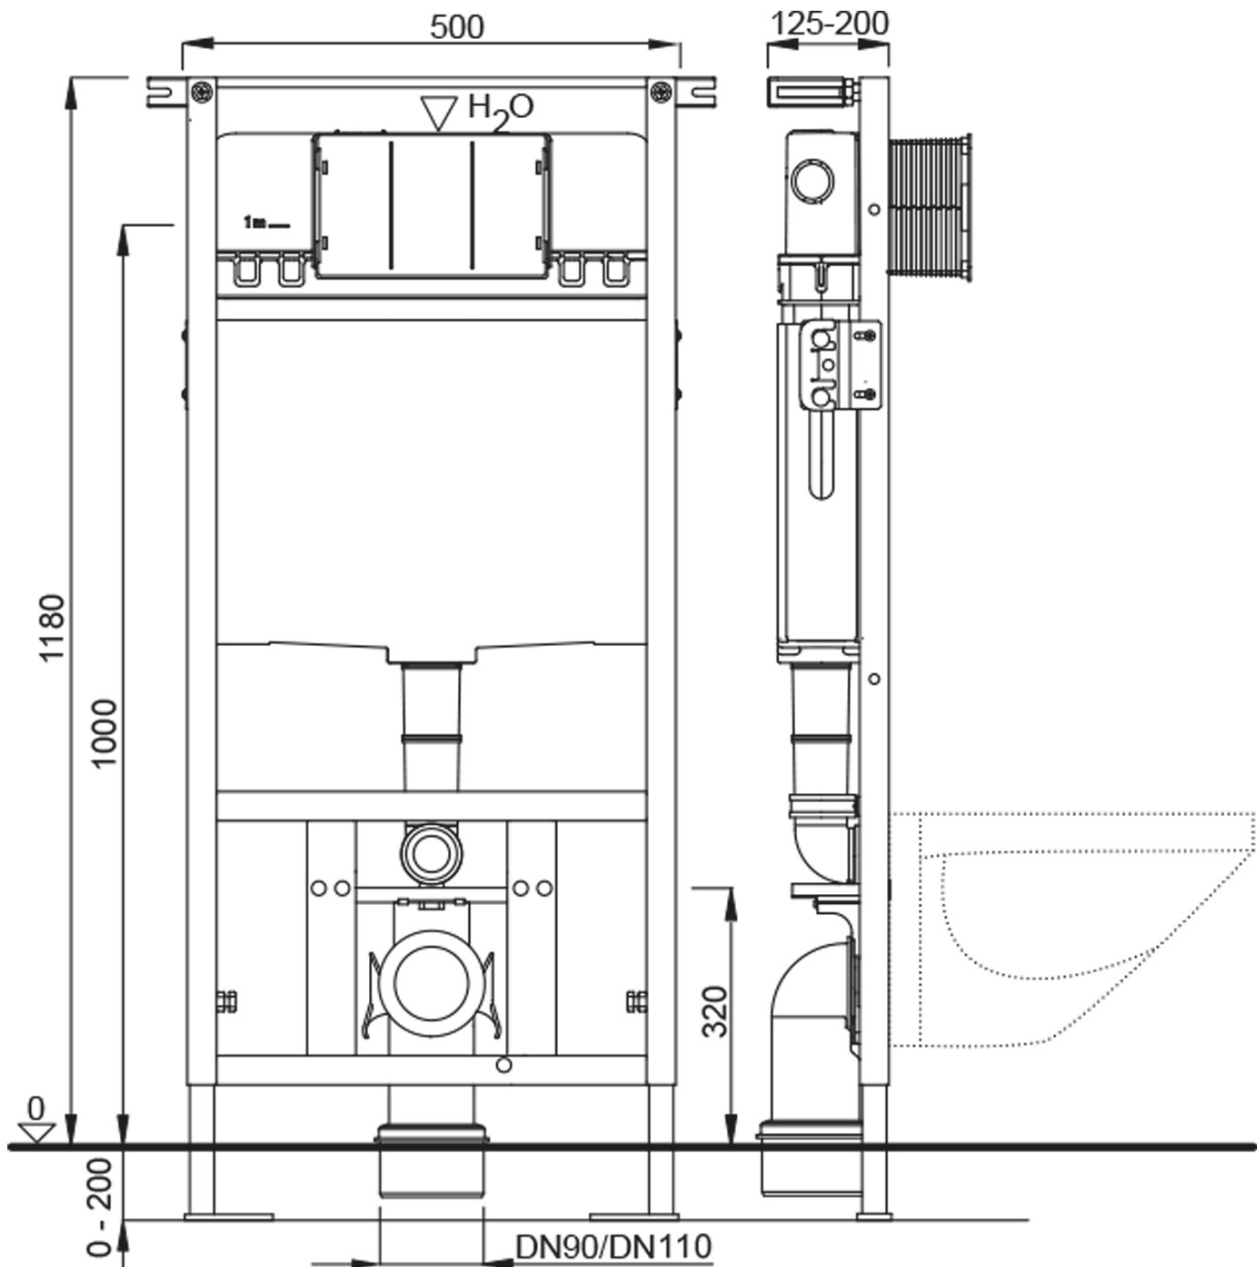

ABSOLUTE Rimless wall-hung WC with concealed cistern and Schwab button, white

None

Order code: 10AB02002-SET5

Basic information

Brand:

Size

Width: 347 mm

Depth: 500 mm

Properties

Colour: White

Material: Ceramic

Flushing Technology: Rimless

Flushing water volume: Flushing 4 l

Shape: Classic

Equipment: WC-Set

Weight / Piece: 46.55 kg

Packaging: 5 Piece

Warranty: 2 years

ABSOLUTE Rimless wall-hung WC with concealed cistern and Schwab button, white

None

Technical sheet

ABSOLUTE Rimless wall-hung WC with concealed cistern and Schwab button, white

None

ABSOLUTE Rimless wall-hung WC with concealed cistern and Schwab button, white

None