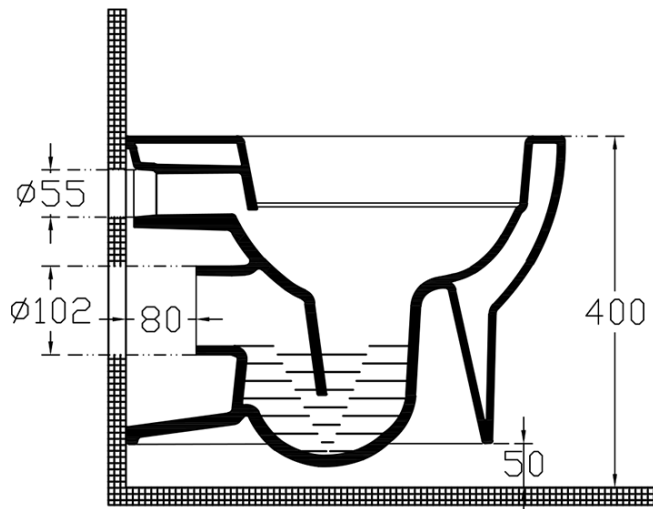

ABSOLUTE Rimless wall-hung WC with concealed cistern and Schwab button, white

None

Order code: 10AB02002-SET5

Basic information

Brand:

Size

Width: 347 mm

Depth: 500 mm

Properties

Colour: White

Material: Ceramic

Flushing Technology: Rimless

Flushing water volume: Flushing 4 l

Shape: Classic

Equipment: WC-Set

Weight / Piece: 46.55 kg

Packaging: 5 Piece

Warranty: 2 years

ABSOLUTE Rimless wall-hung WC with concealed cistern and Schwab button, white

None

Technical sheet

ABSOLUTE Rimless wall-hung WC with concealed cistern and Schwab button, white

None

ABSOLUTE Rimless wall-hung WC with concealed cistern and Schwab button, white

None