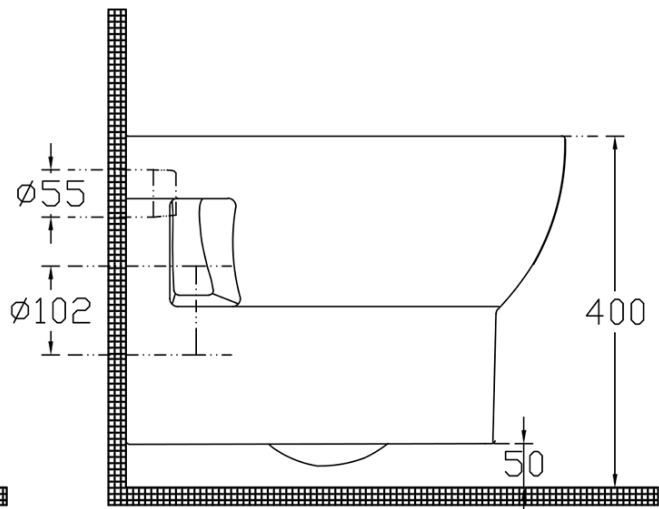

ABSOLUTE Rimless wall-hung WC with concealed cistern and Schwab button, white

None