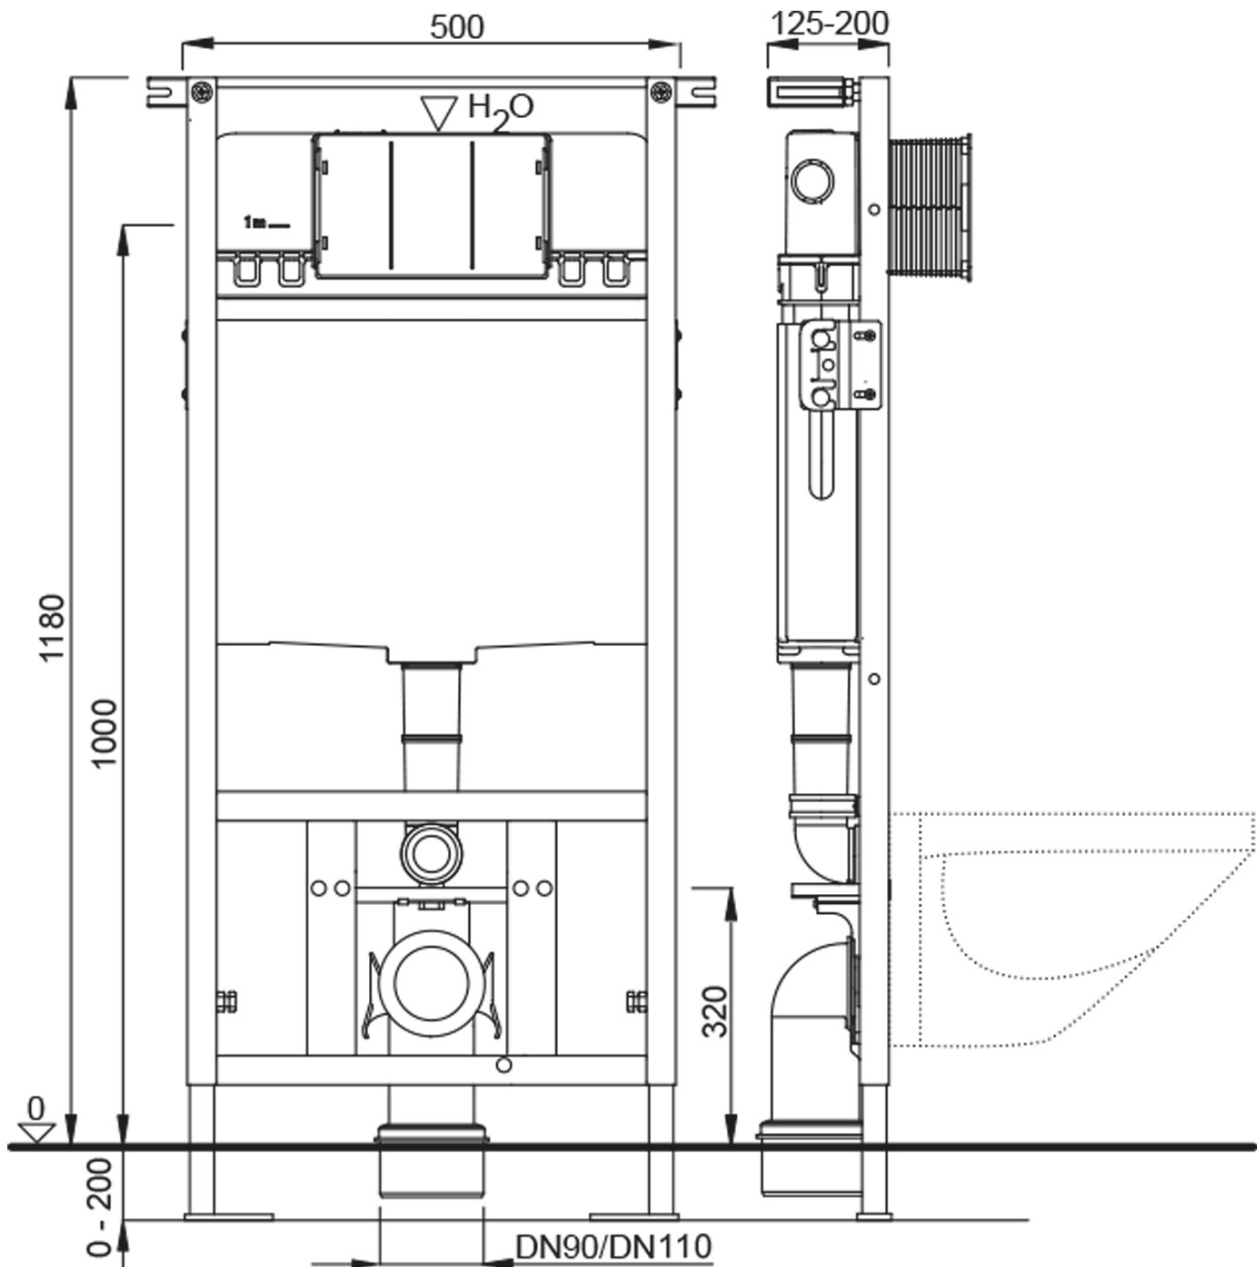

BELLO Wall-hung WC Rimless with concealed cistern and Schwab button, white

None

Order code: 100214-SET5

Basic information

Brand:

Size

Width: 355 mm

Depth: 530 mm

Properties

Colour: White

Material: Ceramic

Flushing Technology: Rimless

Flushing water volume: Flushing 3 l, Flushing 6 l

Shape: Square

Equipment: Hidden Fixings, WC-Set

Weight / Piece: 43.75 kg

Packaging: 5 Piece

Warranty: 2 years

BELLO Wall-hung WC Rimless with concealed cistern and Schwab button, white

None

Technical sheet

BELLO Wall-hung WC Rimless with concealed cistern and Schwab button, white

None

BELLO Wall-hung WC Rimless with concealed cistern and Schwab button, white

None