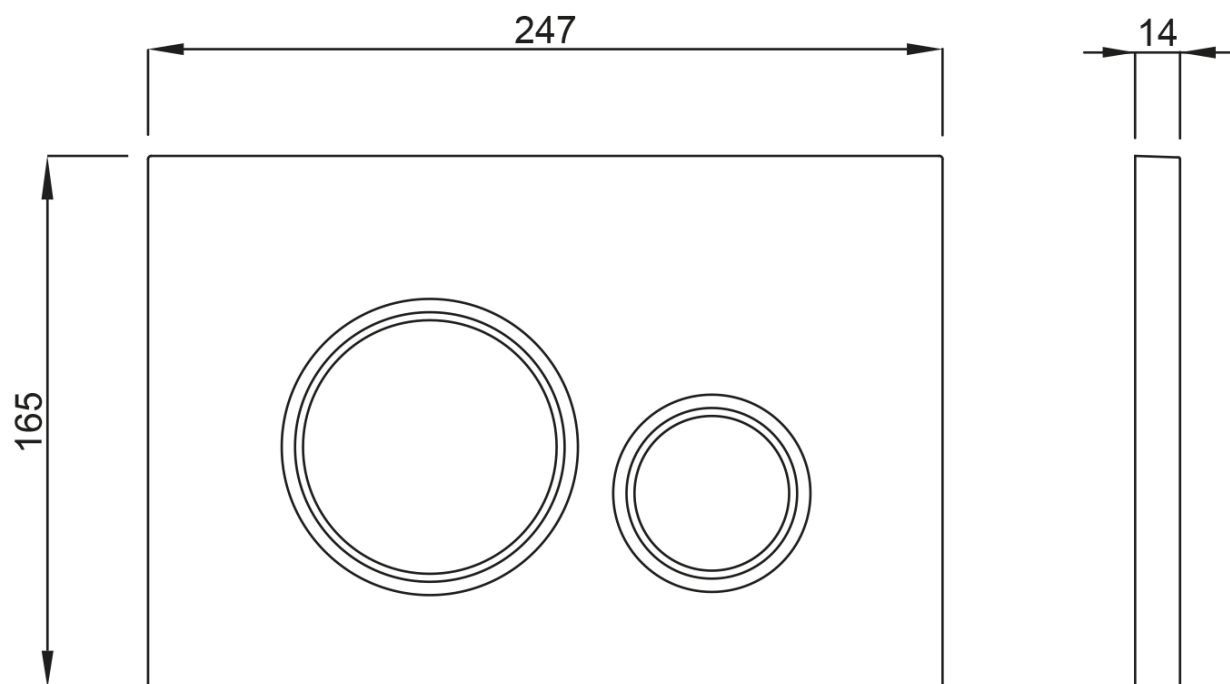

BELLO Wall-hung WC Rimless with concealed cistern and Schwab button, white

None