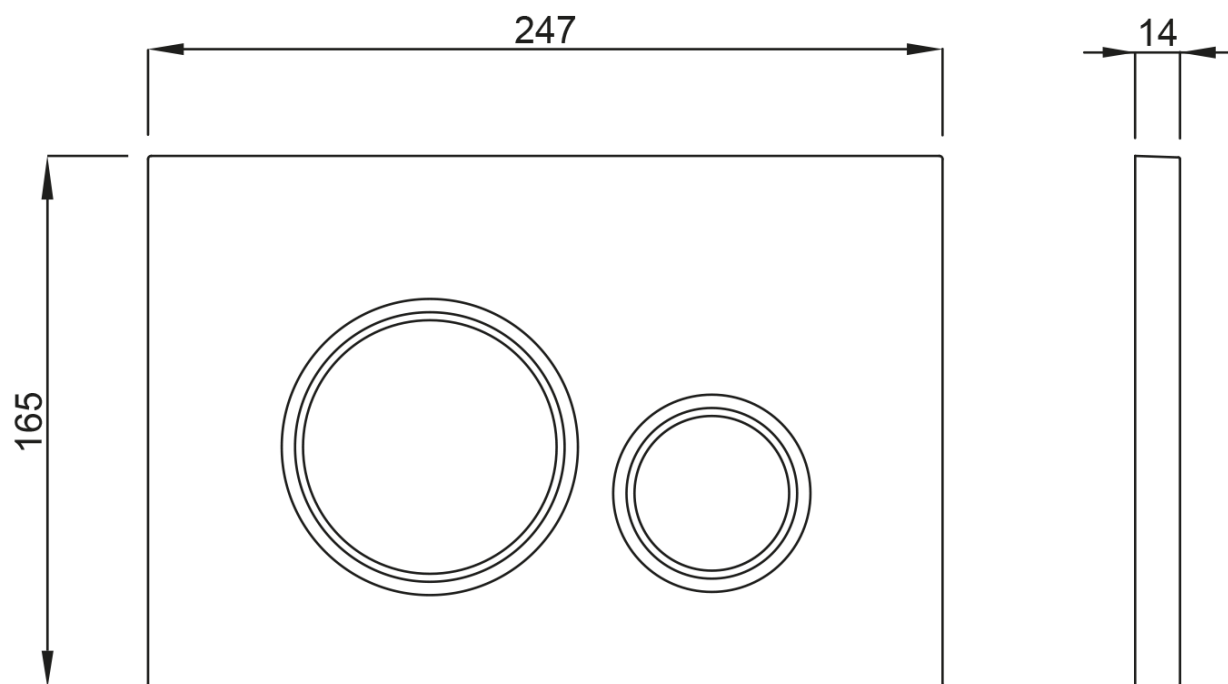

## Size

Width: 355 mm

Depth: 530 mm

## Properties

Colour: White

Material: Ceramic

Flushing Technology: Rimless

Flushing water volume: Flushing 3 l, Flushing 6 l

Shape: Classic

Equipment: Hidden Fixings, WC-Set

Weight / Piece: 43.5 kg

Packaging: 5 Piece

Warranty: 2 years

Technical sheet

AVVA Rimless wall-hung WC with concealed cistern and Schwab button,  
white

None

**AVVA Rimless wall-hung WC with concealed cistern and Schwab button,  
white**