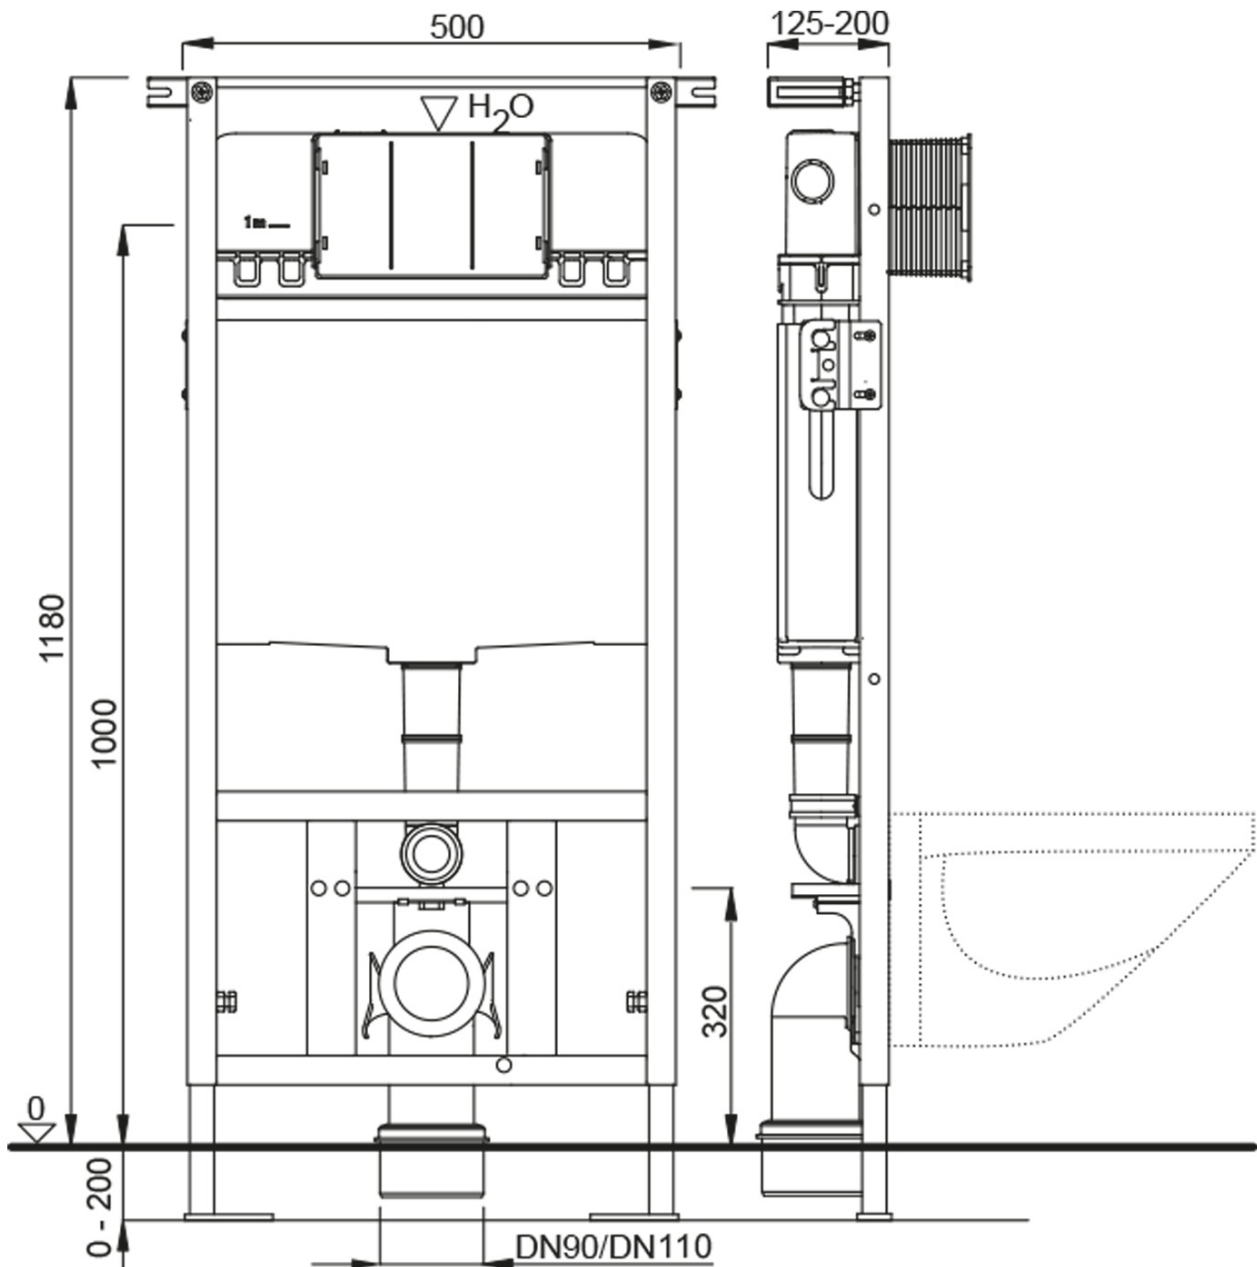

# AVVA Rimless wall-hung WC with concealed cistern and Schwab button, white

None

Order code: 100314-SET5

## Size

Width: 355 mm

Depth: 530 mm

## Properties

Colour: White

Material: Ceramic

Flushing Technology: Rimless

Flushing water volume: Flushing 3 l, Flushing 6 l

Shape: Classic

Equipment: Hidden Fixings, WC-Set

Weight / Piece: 43.5 kg

Packaging: 5 Piece

Warranty: 2 years

Technical sheet

AVVA Rimless wall-hung WC with concealed cistern and Schwab button,  
white

None

**AVVA Rimless wall-hung WC with concealed cistern and Schwab button,  
white**