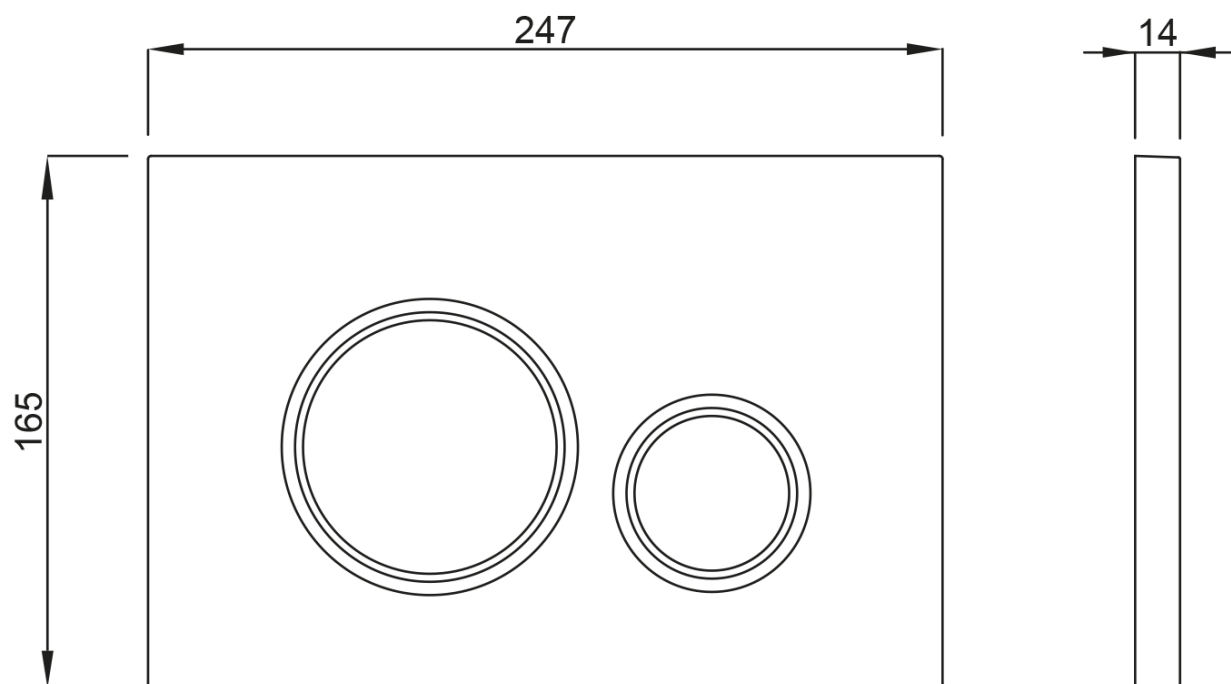

AVVA Rimless wall-hung WC with concealed cistern and Schwab button, white

None

Order code: 100314-SET5

Basic information

Brand:

Size

Width: 355 mm

Depth: 530 mm

Properties

Colour: White

Material: Ceramic

Flushing Technology: Rimless

Flushing water volume: Flushing 3 l, Flushing 6 l

Shape: Classic

Equipment: Hidden Fixings, WC-Set

Weight / Piece: 43.5 kg

Packaging: 5 Piece

Warranty: 2 years

Technical sheet

AVVA Rimless wall-hung WC with concealed cistern and Schwab button,
white

None

**AVVA Rimless wall-hung WC with concealed cistern and Schwab button,
white**