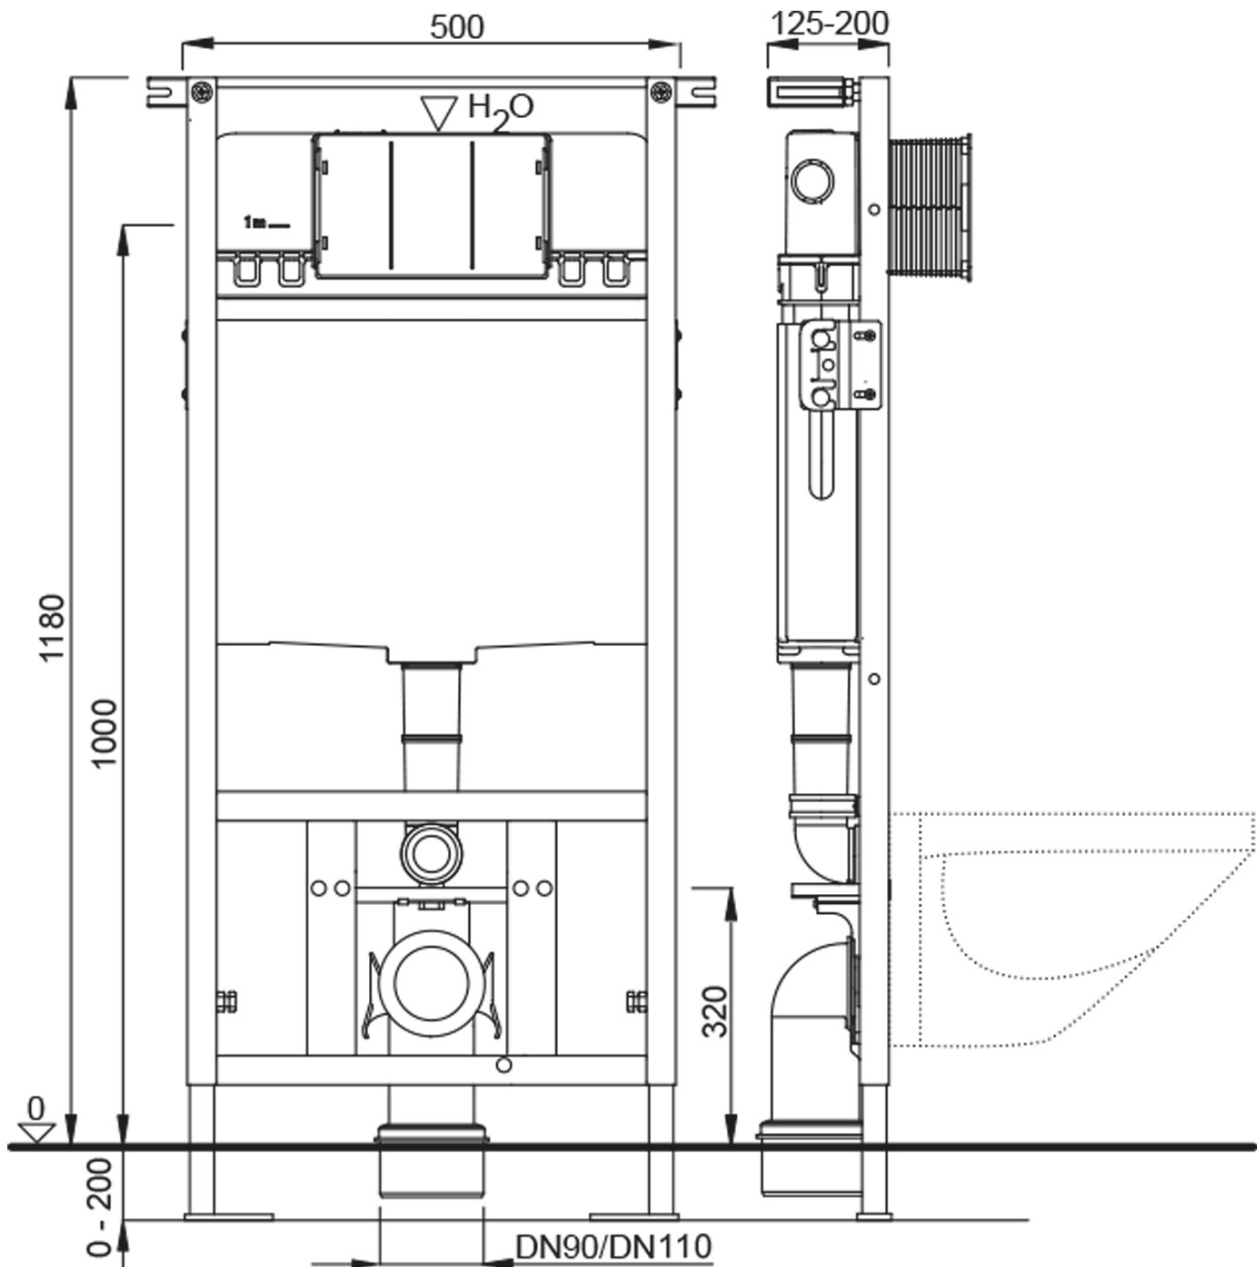

AVVA Rimless wall-hung WC with concealed cistern and Schwab button, white

None

Order code: 100314-SET5

Basic information

Brand:

Size

Width: 355 mm

Depth: 530 mm

Properties

Colour: White

Material: Ceramic

Flushing Technology: Rimless

Flushing water volume: Flushing 3 l, Flushing 6 l

Shape: Classic

Equipment: Hidden Fixings, WC-Set

Weight / Piece: 43.5 kg

Packaging: 5 Piece

Warranty: 2 years

Technical sheet

AVVA Rimless wall-hung WC with concealed cistern and Schwab button,
white

None

**AVVA Rimless wall-hung WC with concealed cistern and Schwab button,
white**