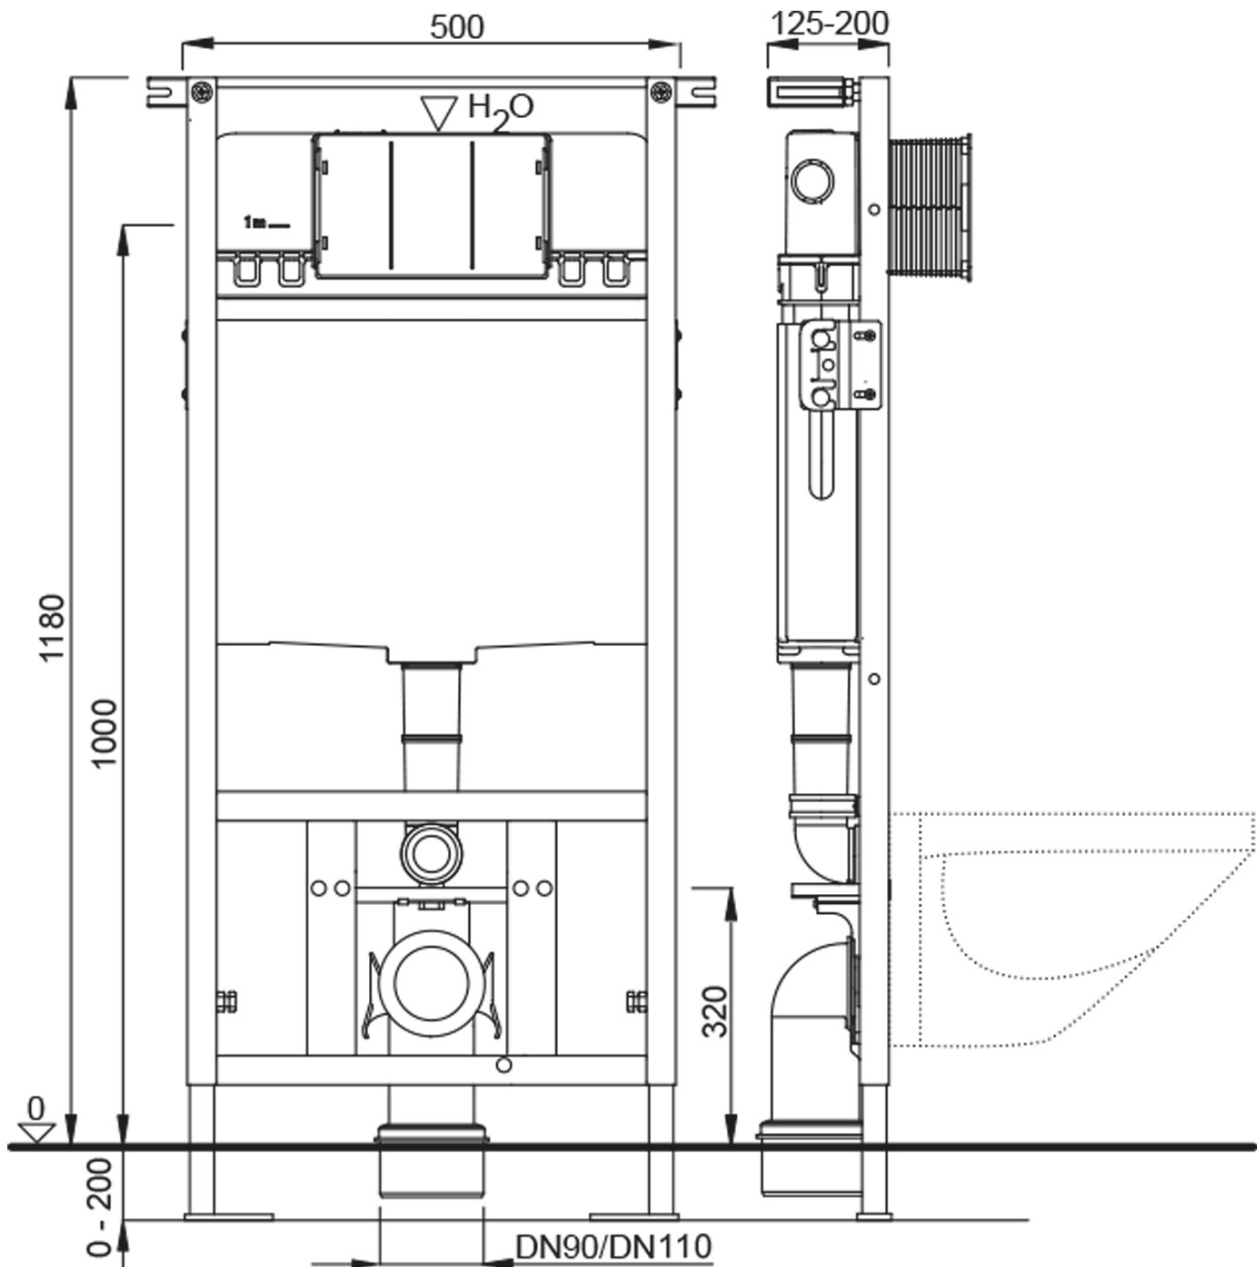

## Size

Width: 355 mm

Depth: 530 mm

## Properties

Colour: White

Material: Ceramic

Flushing Technology: Rimless

Flushing water volume: Flushing 3 l, Flushing 6 l

Shape: Classic

Equipment: WC-Set

Weight / Piece: 45.96 kg

Packaging: 5 Piece

Warranty: 2 years

**BRILLA Wall-hung WC Rimless white with concealed cistern and button**  
**Schwab, white**

None

**Technical sheet**

**BRILLA Wall-hung WC Rimless white with concealed cistern and button**  
**Schwab, white**

None

**BRILLA Wall-hung WC Rimless white with concealed cistern and button**  
**Schwab, white**

None