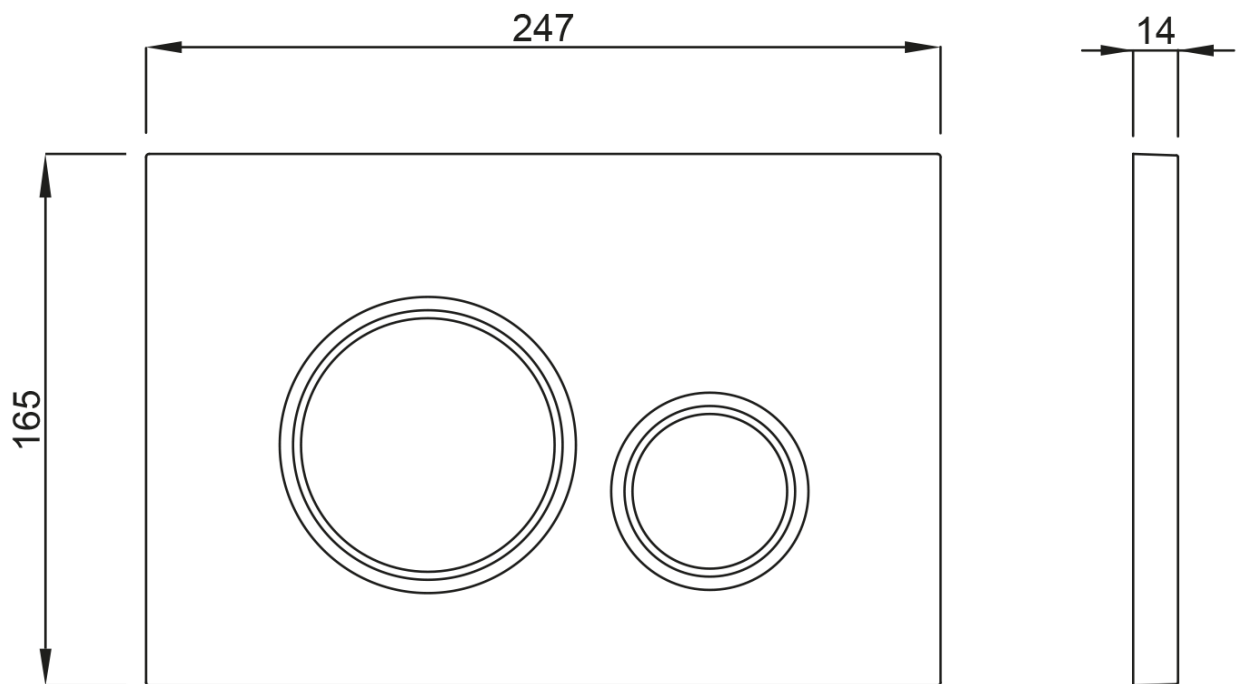

BRILLA Wall-hung WC Rimless white with concealed cistern and button
Schwab, white

None