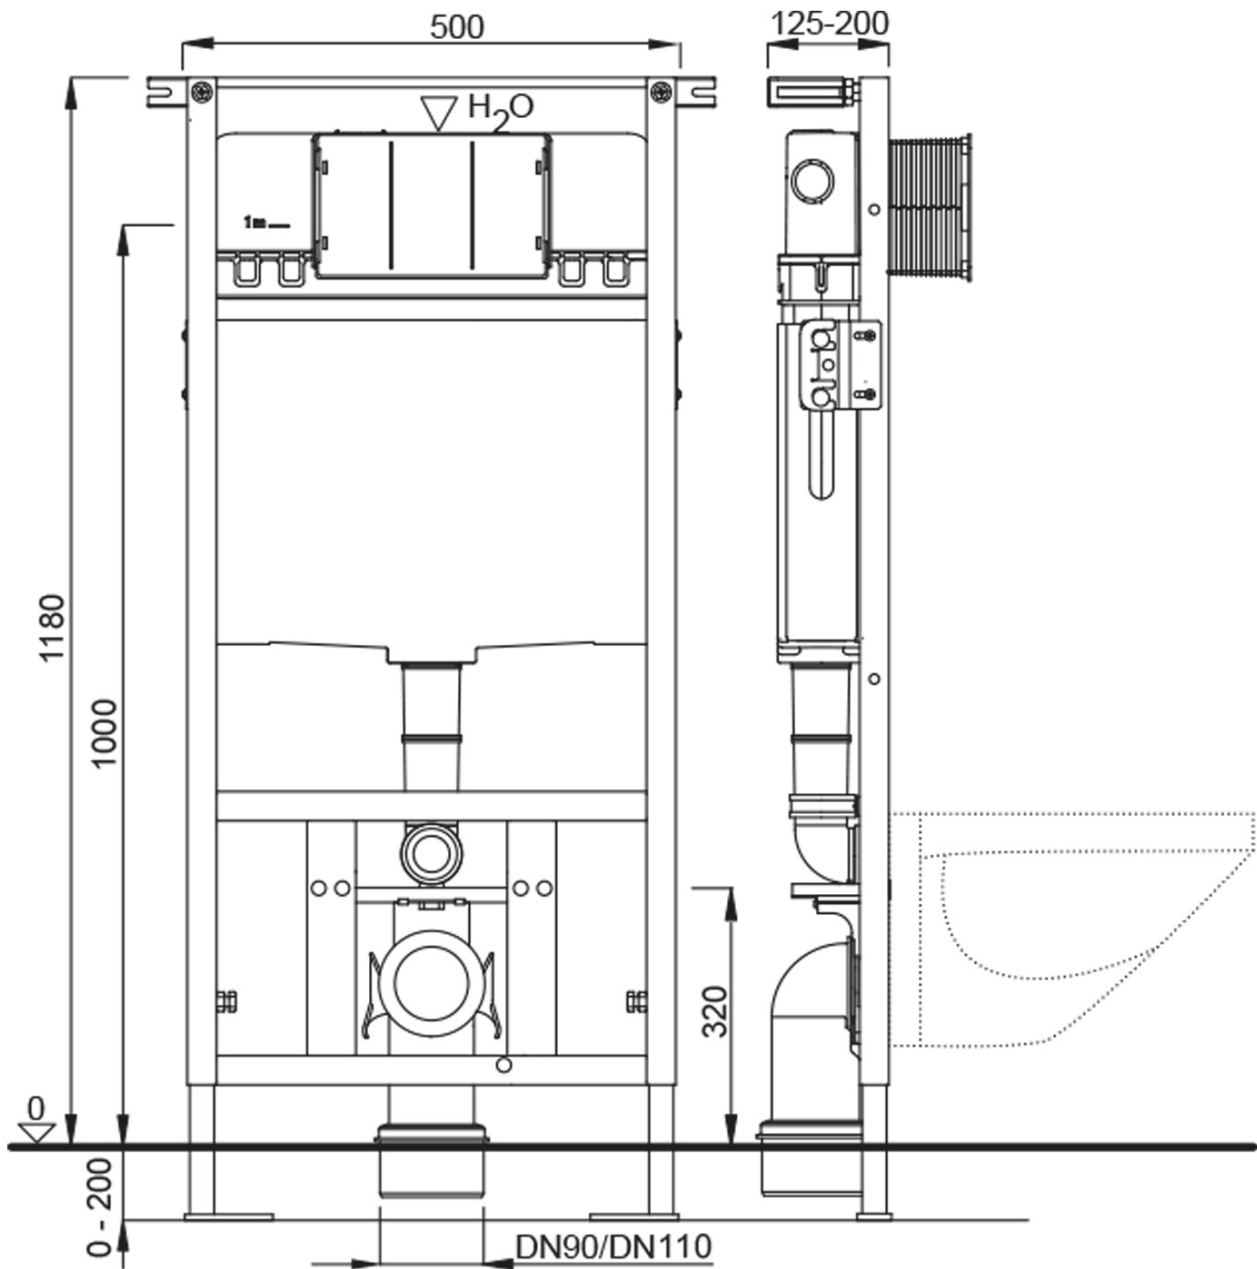

## Size

Width: 355 mm

Depth: 530 mm

## Properties

Colour: White

Material: Ceramic

Flushing Technology: Rimless

Flushing water volume: Flushing 3 l, Flushing 6 l

Shape: Classic

Equipment: WC-Set

Weight / Piece: 45.96 kg

Packaging: 5 Piece

Warranty: 2 years

**BRILLA Wall-hung WC Rimless white with concealed cistern and button**  
**Schwab, white**

None

**Technical sheet**

**BRILLA Wall-hung WC Rimless white with concealed cistern and button**  
**Schwab, white**

None

**BRILLA Wall-hung WC Rimless white with concealed cistern and button**  
**Schwab, white**

None