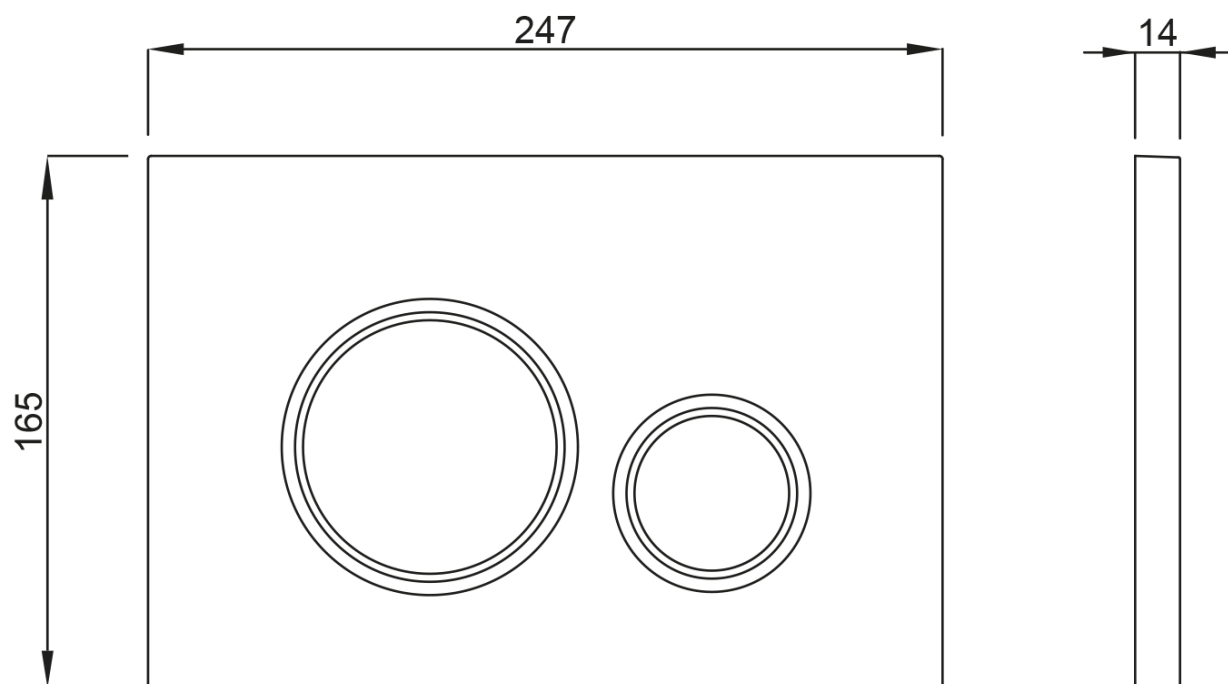

BRILLA Wall-hung WC Rimless white with concealed cistern and button
Schwab, white

None