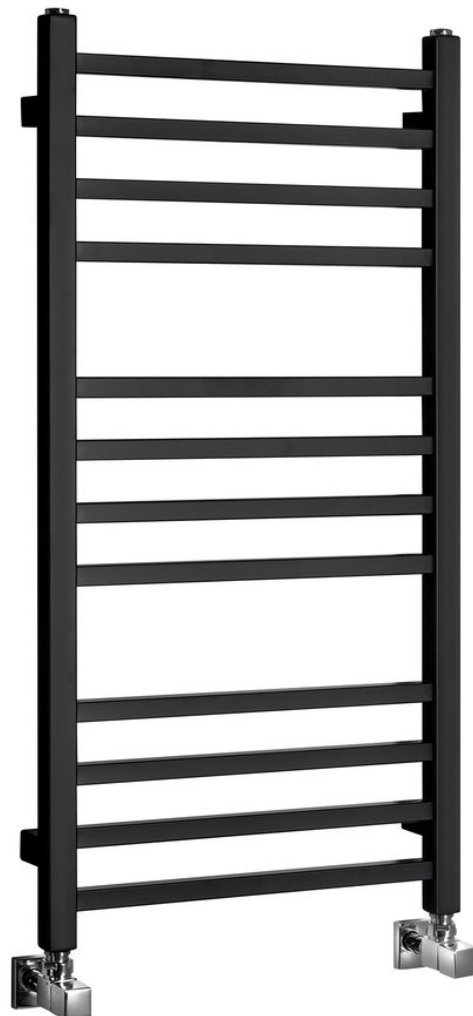

METRO bathroom radiator 450x890 mm, black matt

Order code: IR400B

Basic information

Brand: Sapho
Series: METRO

Size

Width: 450 mm
Height: 890 mm
Volume: 2.7 l

Properties

Colour: Black matt
Material: Steel
Shape: H-Shape
Suggested heating element: 200 W
Heating type: Electric Heating, Combined heating - Electric/Central, Central heating
Connection centers: 420 mm
Output: 266 W
Temperature gradient: 75/65/20 °C
Weight / Piece: 6.6 kg
Packaging: 1 Piece
Warranty: 2 years