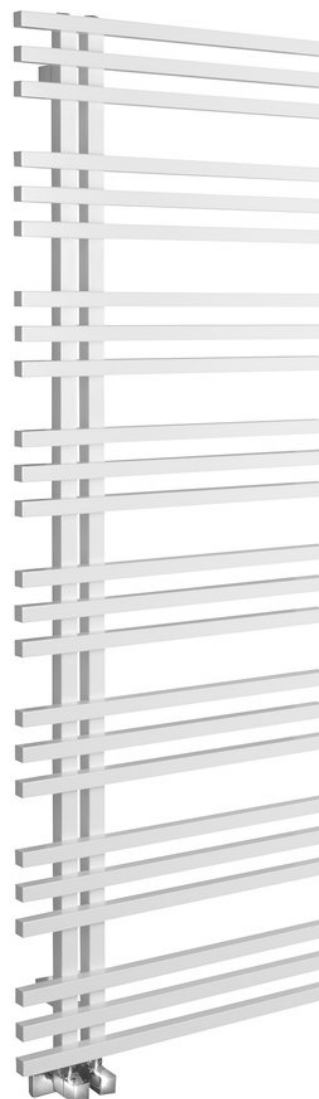

Order code: IR703W

Basic information

Brand: Sapho
Series: SOPHINA

Size

Width: 600 mm
Height: 1647 mm
Volume: 9.2 l

Properties

Colour: White matt
Material: Steel
Shape: Design, E-Shape
Installation: 180° rotatable
Suggested heating element: 800 W
Heating type: Electric Heating, Combined heating - Electric/Central, Central heating

Connection with 50 mm centers: Asymmetric (Side)

Connection centers: 50 mm
Output: 833 W
Temperature gradient: 75/65/20 °C
Weight / Piece: 35.0 kg
Packaging: 1 Piece
Warranty: 2 years

Technical sheet