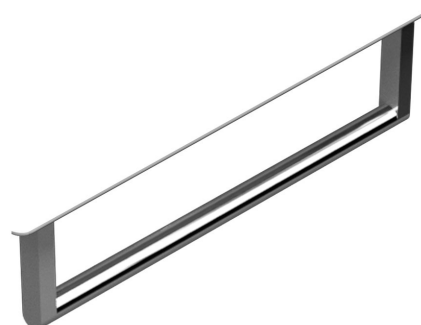

KUBE X towel rail holder 50cm, for washbasin 9486, chrome

GSI[®]

Order code: PAKUBEX50

Basic information

Brand: GSI
Series: KUBE X

Size

Length: 500 mm

Properties

Colour: Chrome
Weight / Piece: 0.6 kg
Packaging: 1 Piece
Warranty: 2 years

Technical sheet