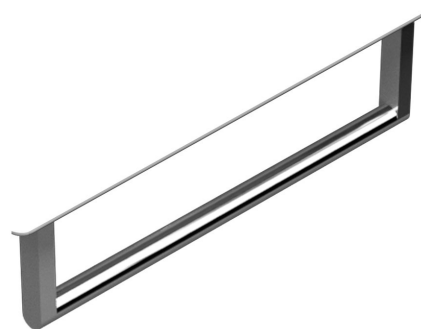

KUBE X towel rail holder 50cm, for washbasin 9486, chrome

GSI[®]

Order code: PAKUBEX50

Basic information

Brand: GSI
Series: KUBE X

Size

Length: 500 mm

Properties

Colour: Chrome
Weight / Piece: 0.6 kg
Packaging: 1 Piece
Warranty: 2 years

Technical sheet