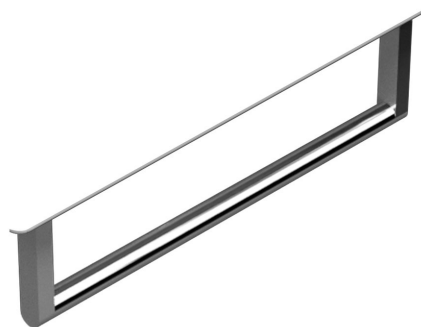

KUBE X towel rail holder 50cm, for washbasin 9486, chrome

GSI[®]

Order code: PAKUBEX50

Basic information

Brand: GSI
Series: KUBE X

Size

Length: 500 mm

Properties

Colour: Chrome
Weight / Piece: 0.6 kg
Packaging: 1 Piece
Warranty: 2 years

Technical sheet