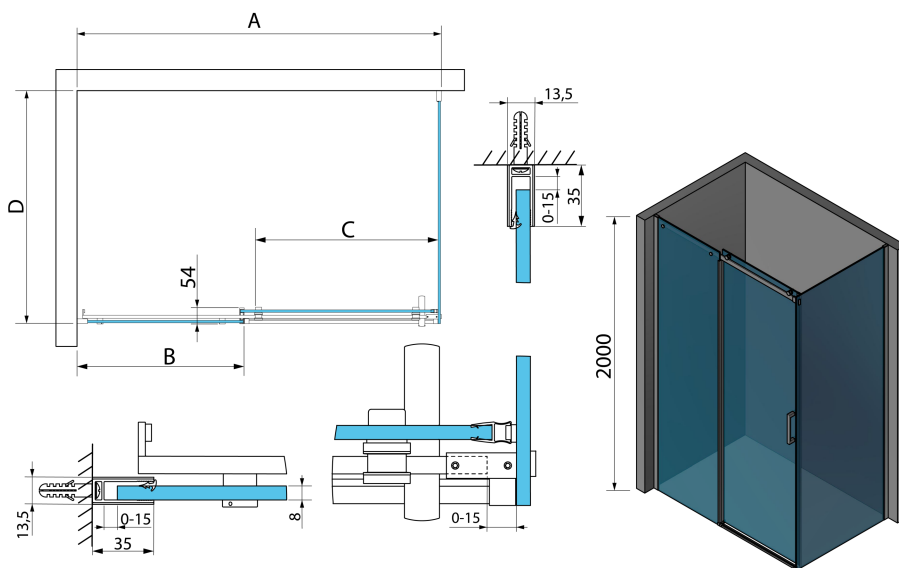

THRON side wall, 1000 mm, clear glass

Order code: TL3010

Size

Height: 2000 mm

Depth: 1000 mm

Properties

Warranty: 3 years

Technical sheet

MODEL	A	B	C	D
TL1070-500x	990-1020	458mm	396mm	680-695
TL1080-500x	990-1020	458mm	396mm	780-795
TL1090-500x	990-1020	458mm	396mm	880-895
TL1010-500x	990-1020	458mm	396mm	980-995
TL1170-500x	1090-1110	508mm	446mm	680-695
TL1180-500x	1090-1110	508mm	446mm	780-795
TL1190-500x	1090-1110	508mm	446mm	880-895
TL1110-500x	1090-1110	508mm	446mm	980-995
TL1270-500x	1190-1210	558mm	496mm	680-695
TL1280-500x	1190-1210	558mm	496mm	780-795
TL1290-500x	1190-1210	558mm	496mm	880-895
TL1210-500x	1190-1210	558mm	496mm	980-995
TL1370-500x	1290-1310	608mm	546mm	680-695
TL1380-500x	1290-1310	608mm	546mm	780-795

MODEL	A	B	C	D
TL1390-500x	1290-1310	608mm	546mm	880-895
TL1310-500x	1290-1310	608mm	546mm	980-995
TL1470-500x	1390-1410	658mm	596mm	680-695
TL1480-500x	1390-1410	658mm	596mm	780-795
TL1490-500x	1390-1410	658mm	596mm	880-895
TL1410-500x	1390-1410	658mm	596mm	980-995
TL1570-500x	1490-1510	708mm	646mm	680-695
TL1580-500x	1490-1510	708mm	646mm	780-795
TL1590-500x	1490-1510	708mm	646mm	880-895
TL1510-500x	1490-1510	708mm	646mm	980-995
TL1670-500x	1590-1610	808mm	646mm	680-695
TL1680-500x	1590-1610	808mm	646mm	780-795
TL1690-500x	1590-1610	808mm	646mm	880-895
TL1610-500x	1590-1610	808mm	646mm	980-995