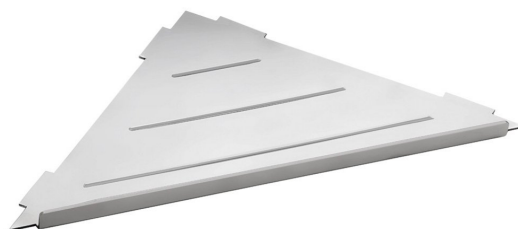

**SMART corner shelf for tiled surfaces, 297x15x210mm,
polished stainless steel**

Order code: XJ615

Basic information

Brand: Sapho
Series: SMART

Size

Length: 297 mm
Width: 297 mm
Height: 15 mm
Depth: 210 mm

Properties

Colour: Chrome
Material: Stainless steel
Shape: Square
Type: Shelf: corner
Installation: In tile joints
Weight / Piece: 0.55 kg
Packaging: 1 Piece
Warranty: 2 years

Technical sheet