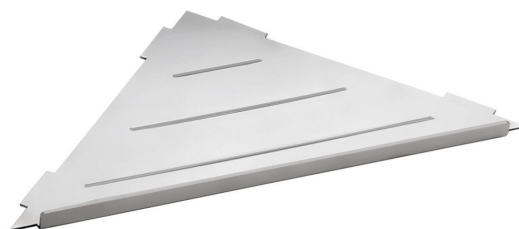

**SMART corner shelf for tiled surfaces, 297x15x210mm,  
polished stainless steel**

**Order code:** XJ615

**Basic information**

**Brand:** Sapho  
**Series:** SMART

**Size**

**Length:** 297 mm  
**Width:** 297 mm  
**Height:** 15 mm  
**Depth:** 210 mm

**Properties**

**Colour:** Chrome  
**Material:** Stainless steel  
**Shape:** Square  
**Type:** Shelf: corner  
**Installation:** In tile joints  
**Weight / Piece:** 0.55 kg  
**Packaging:** 1 Piece  
**Warranty:** 2 years