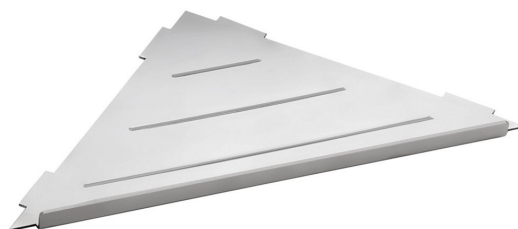

**SMART corner shelf for tiled surfaces, 297x15x210mm,  
polished stainless steel**

**Order code:** XJ615

**Basic information**

**Brand:** Sapho  
**Series:** SMART

**Size**

**Length:** 297 mm  
**Width:** 297 mm  
**Height:** 15 mm  
**Depth:** 210 mm

**Properties**

**Colour:** Chrome  
**Material:** Stainless steel  
**Shape:** Square  
**Type:** Shelf: corner  
**Installation:** In tile joints  
**Weight / Piece:** 0.55 kg  
**Packaging:** 1 Piece  
**Warranty:** 2 years