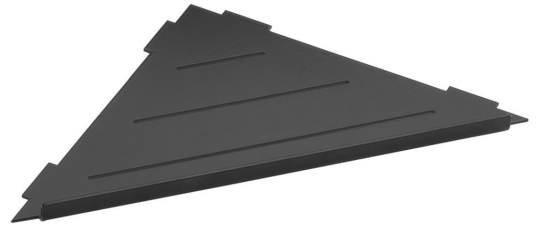

SMART corner shelf for tiled surfaces, 210x15x210mm, black mat

Order code: XJ615B

Size

Length: 297 mm
 Width: 297 mm
 Height: 15 mm
 Depth: 210 mm

Properties

Warranty: 2 years
 Colour: Black
 Material: Stainless steel