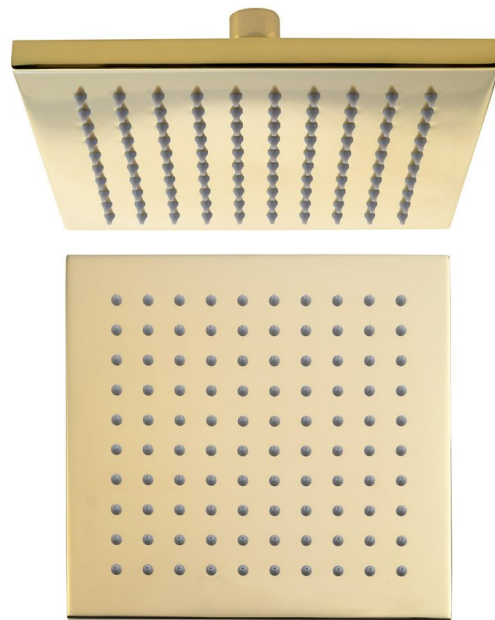

Head shower, 195x195mm, gold

Order code: SF316

Basic information

Brand: Sapho

Size

Width: 195 mm

Height: 14 mm

Depth: 195 mm

Properties

Colour: Gold

Material: Brass

Shape: Square

Installation: 1 outlet

Shower functions: Rain

Equipment: AntiCalc, PVD coating

Weight / Piece: 2.86 kg

Packaging: 1 Piece

Warranty: 2 years