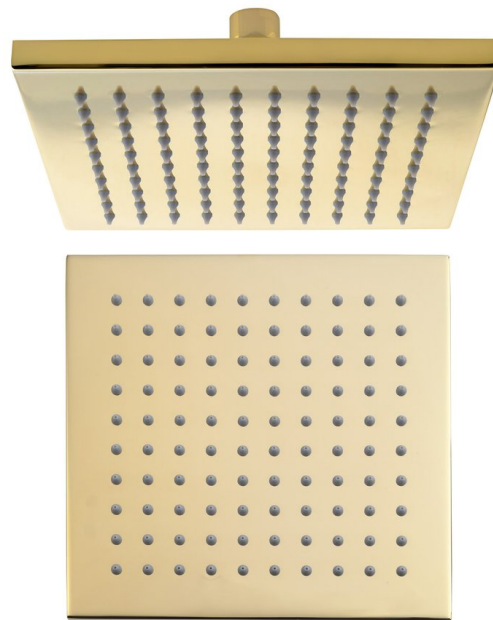

Head shower, 195x195mm, gold

Order code: SF316

Basic information

Brand: Sapho

Size

Width: 195 mm

Height: 14 mm

Depth: 195 mm

Properties

Colour: Gold

Material: Brass

Shape: Square

Installation: 1 outlet

Shower functions: Rain

Equipment: AntiCalc, PVD coating

Weight / Piece: 2.86 kg

Packaging: 1 Piece

Warranty: 2 years