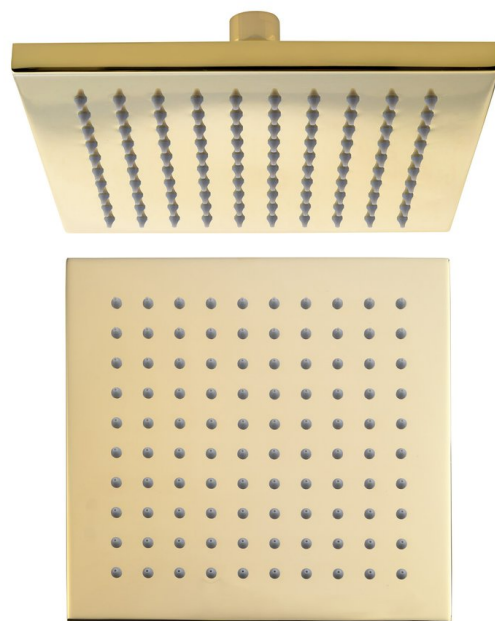

Head shower, 195x195mm, gold

Order code: SF316

Basic information

Brand: Sapho

Size

Width: 195 mm

Height: 14 mm

Depth: 195 mm

Properties

Colour: Gold

Material: Brass

Shape: Square

Installation: 1 outlet

Shower functions: Rain

Equipment: AntiCalc, PVD coating

Weight / Piece: 2.86 kg

Packaging: 1 Piece

Warranty: 2 years