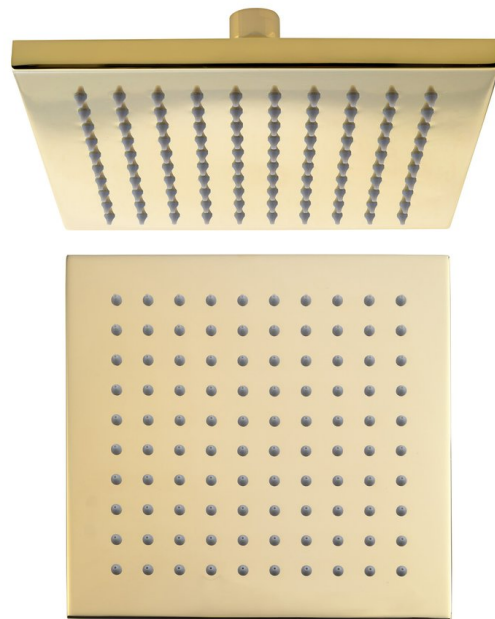

Head shower, 195x195mm, gold

 **SAPHO**

Order code: SF316

Size

Width: 195 mm

Height: 14 mm

Depth: 195 mm

Properties

Colour: Gold

Material: Brass

Warranty: 2 years

Technical sheet