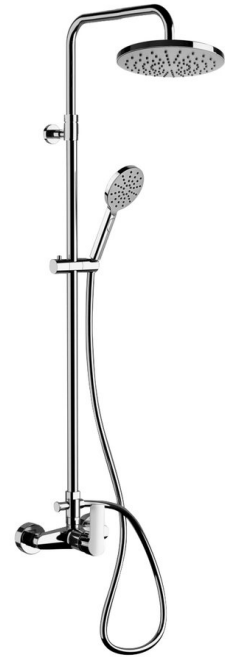

PAX shower column with lever mixer, chrome

Order code: XA139

Size

Width: 200 mm
 Height: 1670 mm
 Depth: 450 mm

Properties

Colour: Chrome
 Material: Brass
 Warranty: 6 years

Technical sheet