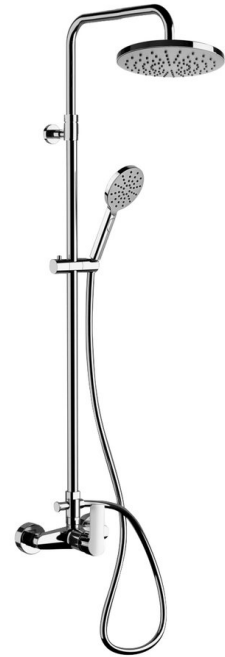

PAX Shower Combi Set with Mixer tap, chrome

Order code: XA139

Size

Width: 200 mm
 Height: 1670 mm
 Depth: 450 mm

Properties

Colour: Chrome
 Material: Brass
 Warranty: 6 years

Technical sheet