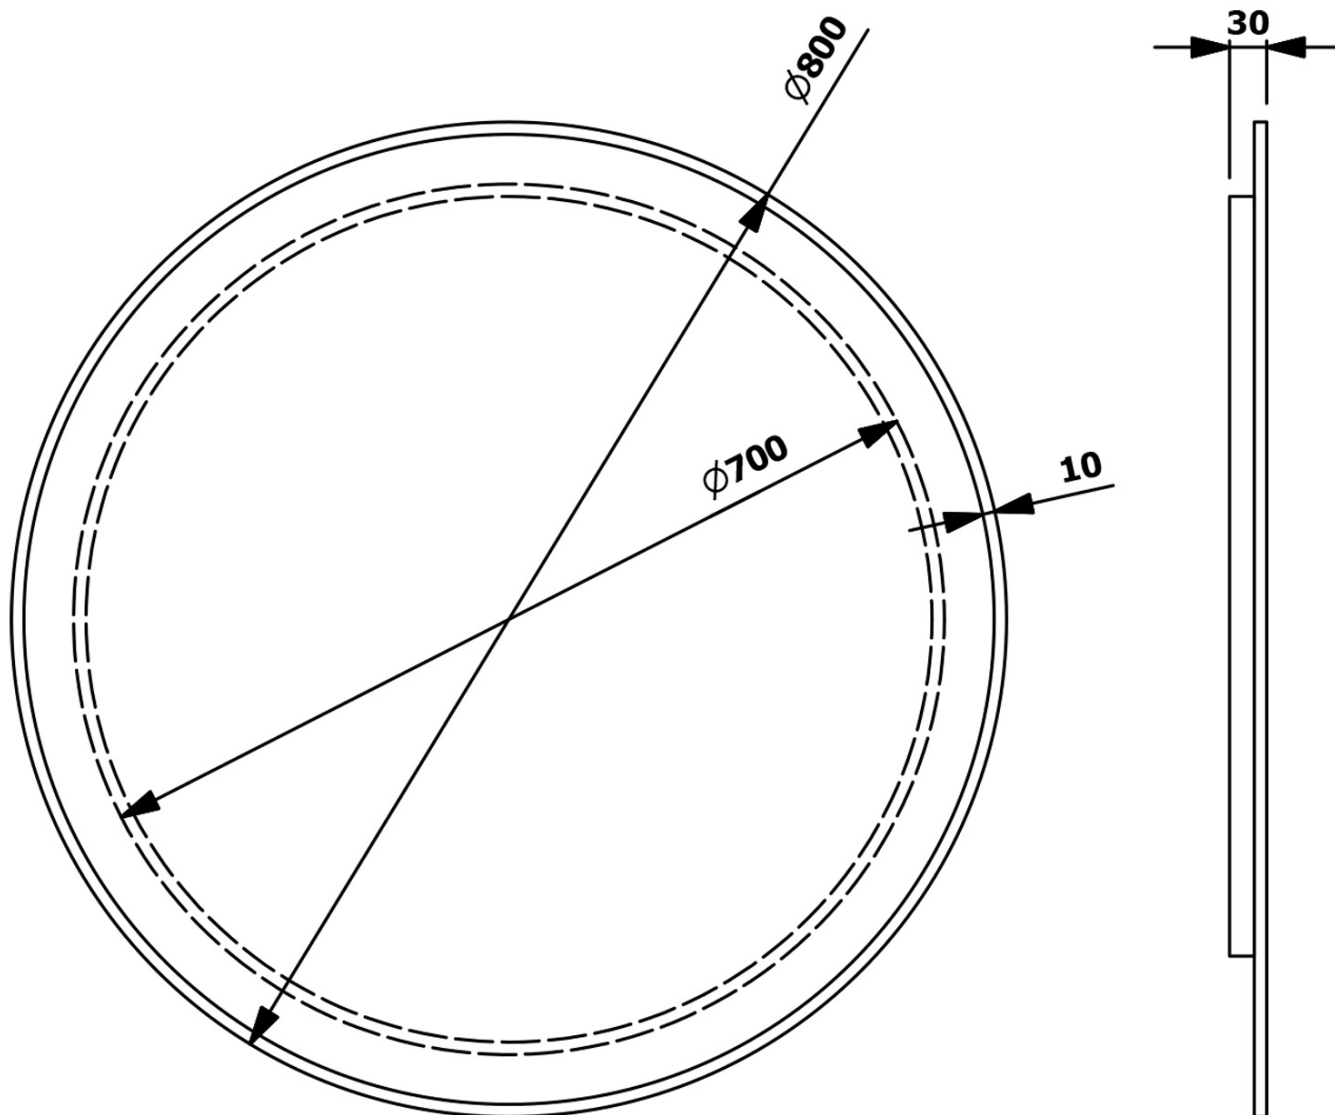

SHARON LED backlit mirror Ø 80cm with shelf, black matt

Order code: 31255CI-01

Basic information

Brand: Sapho
Series: SHARON

Size

Diameter: 800 mm
Width: 800 mm
Height: 800 mm

Properties

Frame colour: Black
Mirror type: Backlit mirrors, Mirrors with shelf
Shape: Ring
Light Control: Not included
Electrical protection: IP44
Power input: 20 W
LED colour: Daily white (4 000 - 5 000 K)
Luminosity: 891 lm
LED life: 36000 hrs.
Weight / Piece: 10.1 kg
Packaging: 2 Piece
Warranty: 2 years

SHARON LED backlit mirror Ø 80cm with shelf, black matt

 **SAPHO**

Technical sheet

SHARON LED backlit mirror Ø 80cm with shelf, black
matt