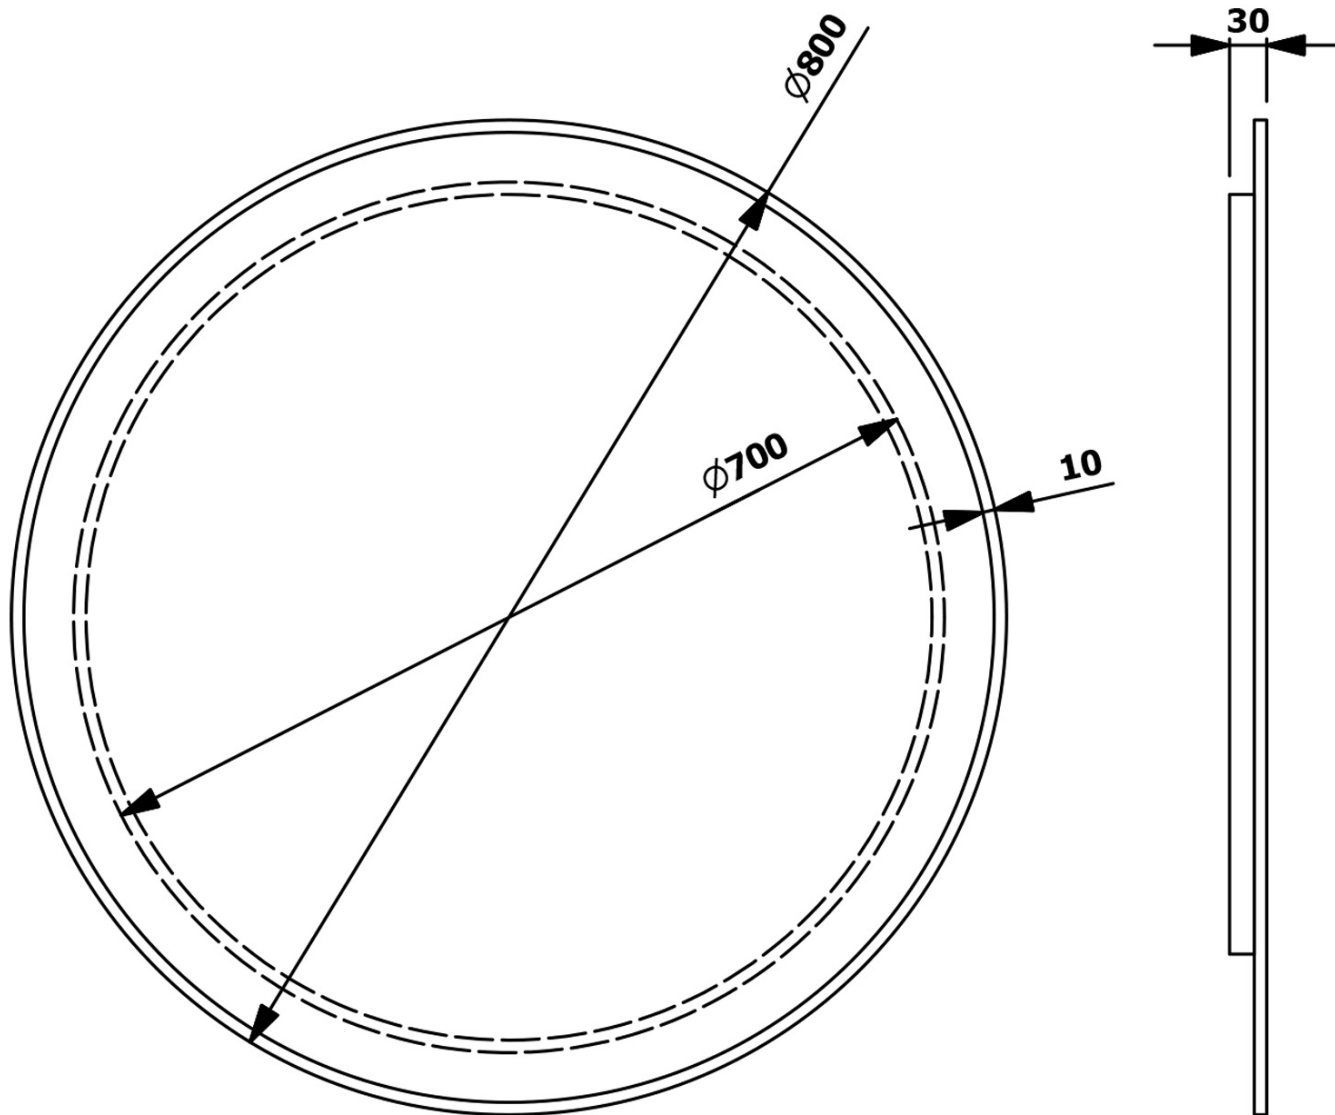

# SHARON LED backlit mirror Ø 80cm with shelf, black matt

Order code: 31255CI-01

## Size

Diameter: 800 mm  
Width: 800 mm  
Height: 800 mm

## Properties

Frame colour: Black  
Mirror type: Backlit mirrors, Mirrors with shelf  
Shape: Ring  
Light Control: Not included  
Electrical protection: IP44  
Power input: 20 W  
LED colour: Daily white (4 000 - 5 000 K)  
Luminosity: 891 lm  
LED life: 36000 hrs.  
Weight / Piece: 10.1 kg  
Packaging: 2 Piece  
Warranty: 2 years

SHARON LED backlit mirror Ø 80cm with shelf, black matt

Technical sheet

SHARON LED backlit mirror Ø 80cm with shelf, black  
matt