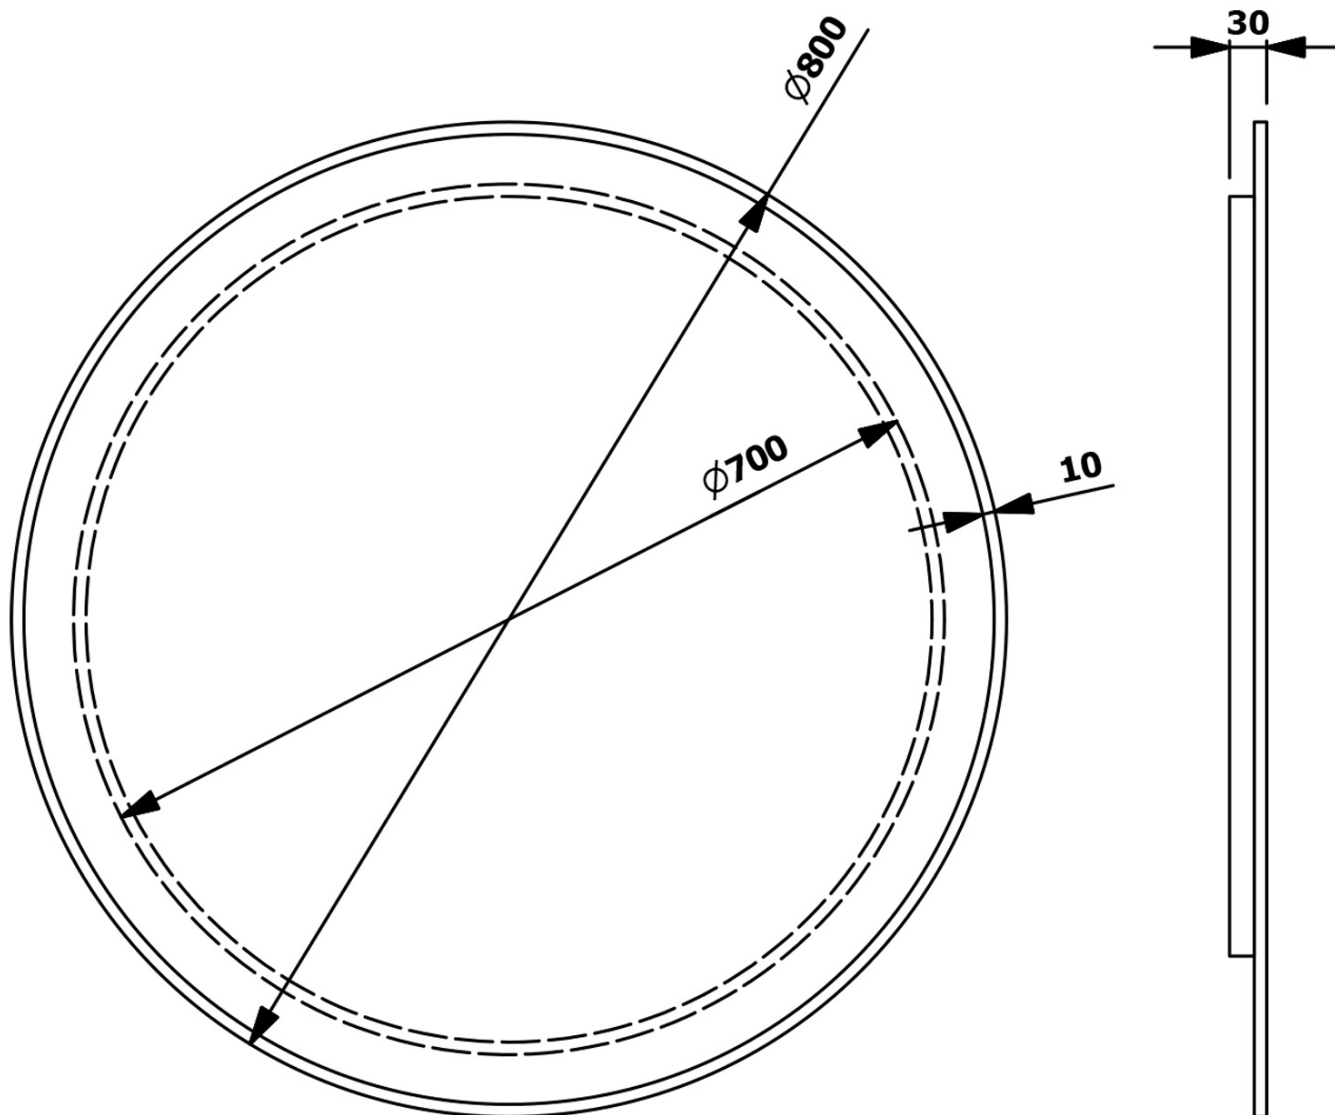

SHARON LED backlit mirror Ø 80cm with shelf, black matt

Order code: 31255CI-01

Basic information

Brand: Sapho
Series: SHARON

Size

Diameter: 800 mm
Width: 800 mm
Height: 800 mm

Properties

Mirror type: Backlit mirrors, Mirrors with shelf
Shape: Ring
Light Control: Not included
Electrical protection: IP44
Power input: 20 W
LED colour: Daily white (4 000 - 5 000 K)
Luminosity: 891 lm
LED life: 36000 hrs.
Weight / Piece: 10.1 kg
Packaging: 2 Piece
Warranty: 2 years

SHARON LED backlit mirror Ø 80cm with shelf, black matt

 **SAPHO**

Technical sheet

SHARON LED backlit mirror Ø 80cm with shelf, black
matt