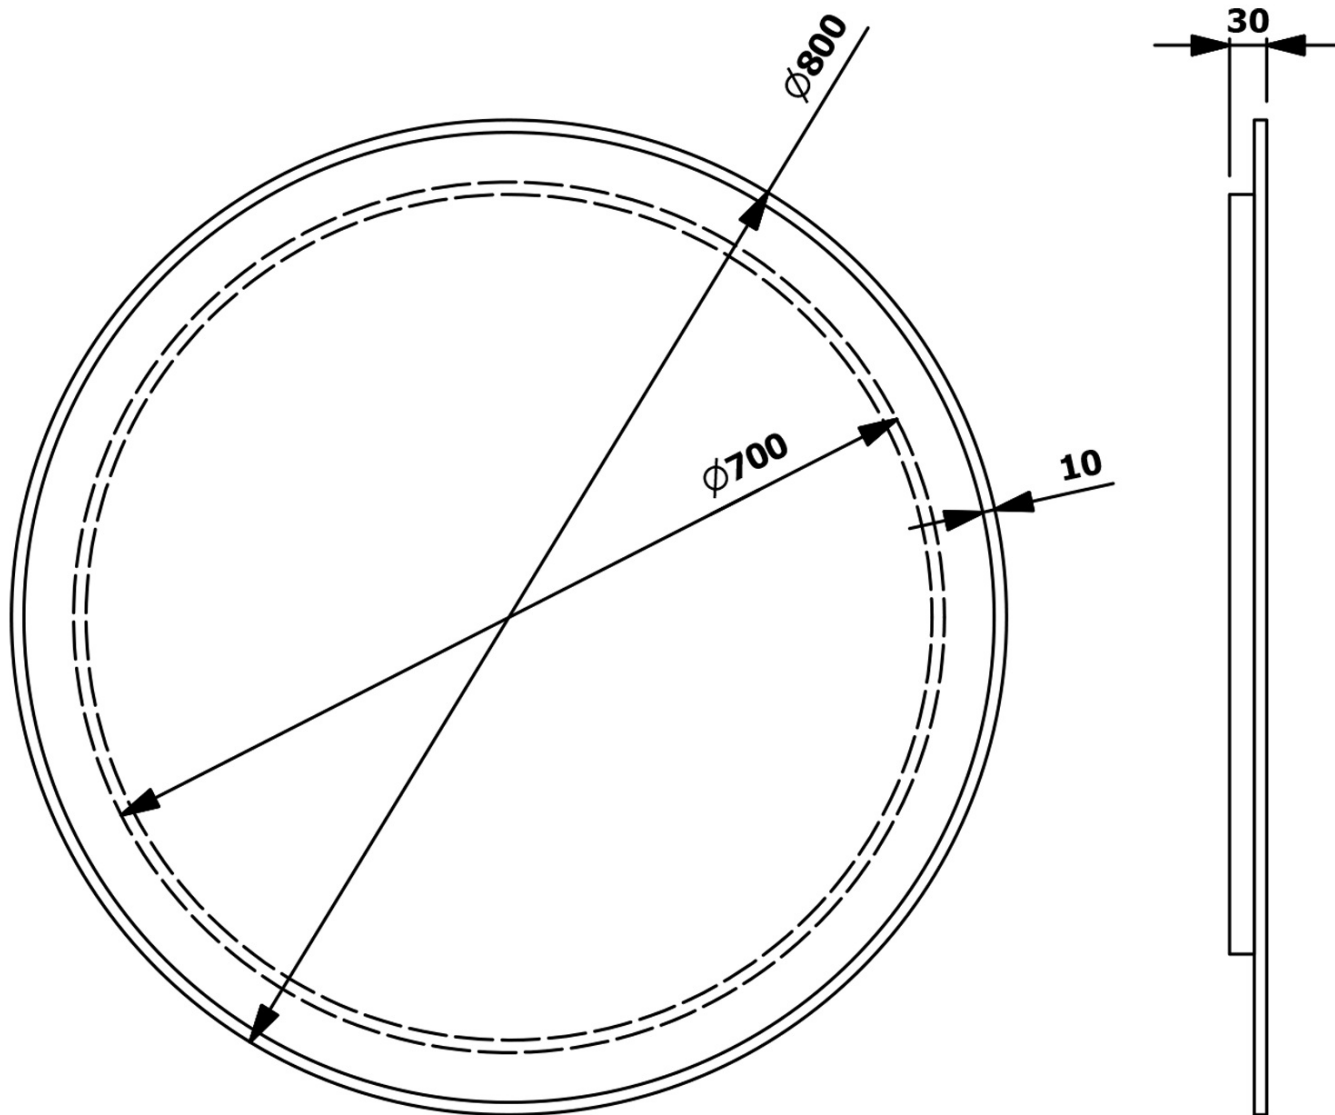

SHARON LED backlit mirror Ø 80cm with shelf, black matt

Order code: 31255CI-01

Basic information

Brand: Sapho
Series: SHARON

Size

Diameter: 800 mm
Width: 800 mm
Height: 800 mm

Properties

Mirror type: Backlit mirrors, Mirrors with shelf
Shape: Ring
Light Control: Not included
Electrical protection: IP44
Power input: 20 W
LED colour: Daily white (4 000 - 5 000 K)
Luminosity: 891 lm
LED life: 36000 hrs.
Weight / Piece: 10.1 kg
Packaging: 2 Piece
Warranty: 2 years

SHARON LED backlit mirror Ø 80cm with shelf, black matt

 **SAPHO**

Technical sheet

SHARON LED backlit mirror Ø 80cm with shelf, black
matt