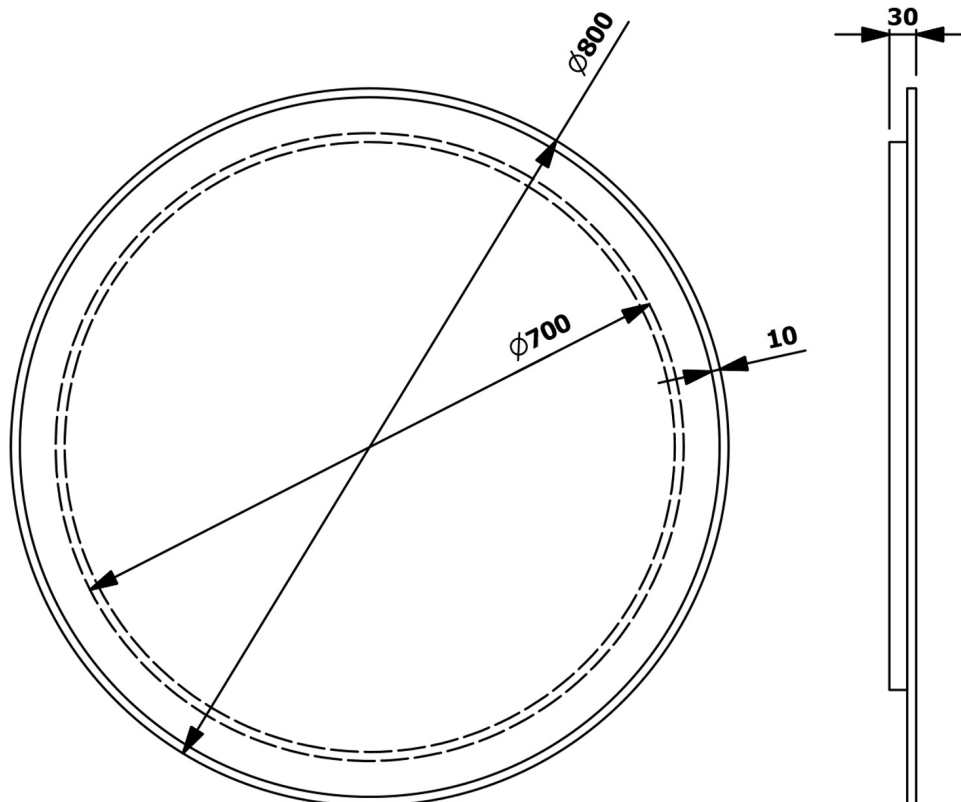

SHARON LED backlit mirror Ø 80cm with shelf, black matt

Order code: 31255CI-01

Size

Diameter: 800 mm

Width: 800 mm

Height: 800 mm

Properties

Warranty: 2 years

Technical sheet

SHARON LED backlit mirror Ø 80cm with shelf, black
matt