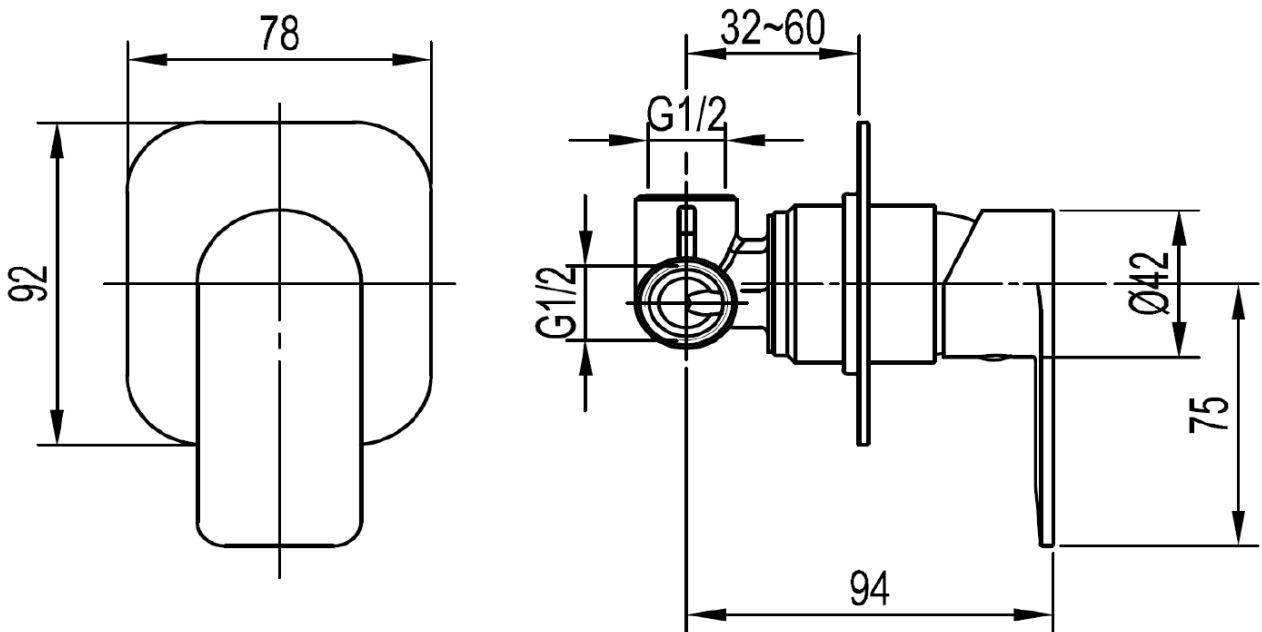

### Properties

**Colour:** Chrome  
**Material:** Brass  
**Shape:** Circular  
**Installation:** Concealed  
**Type of control:** Lever  
**Cartridge diameter:** 35 mm  
**Weight / Piece:** 1.41 kg  
**Packaging:** 4 Piece  
**Warranty:** 2 years

### Spare parts

Replacement Cartridge (Order code: 521601)

Technical sheet