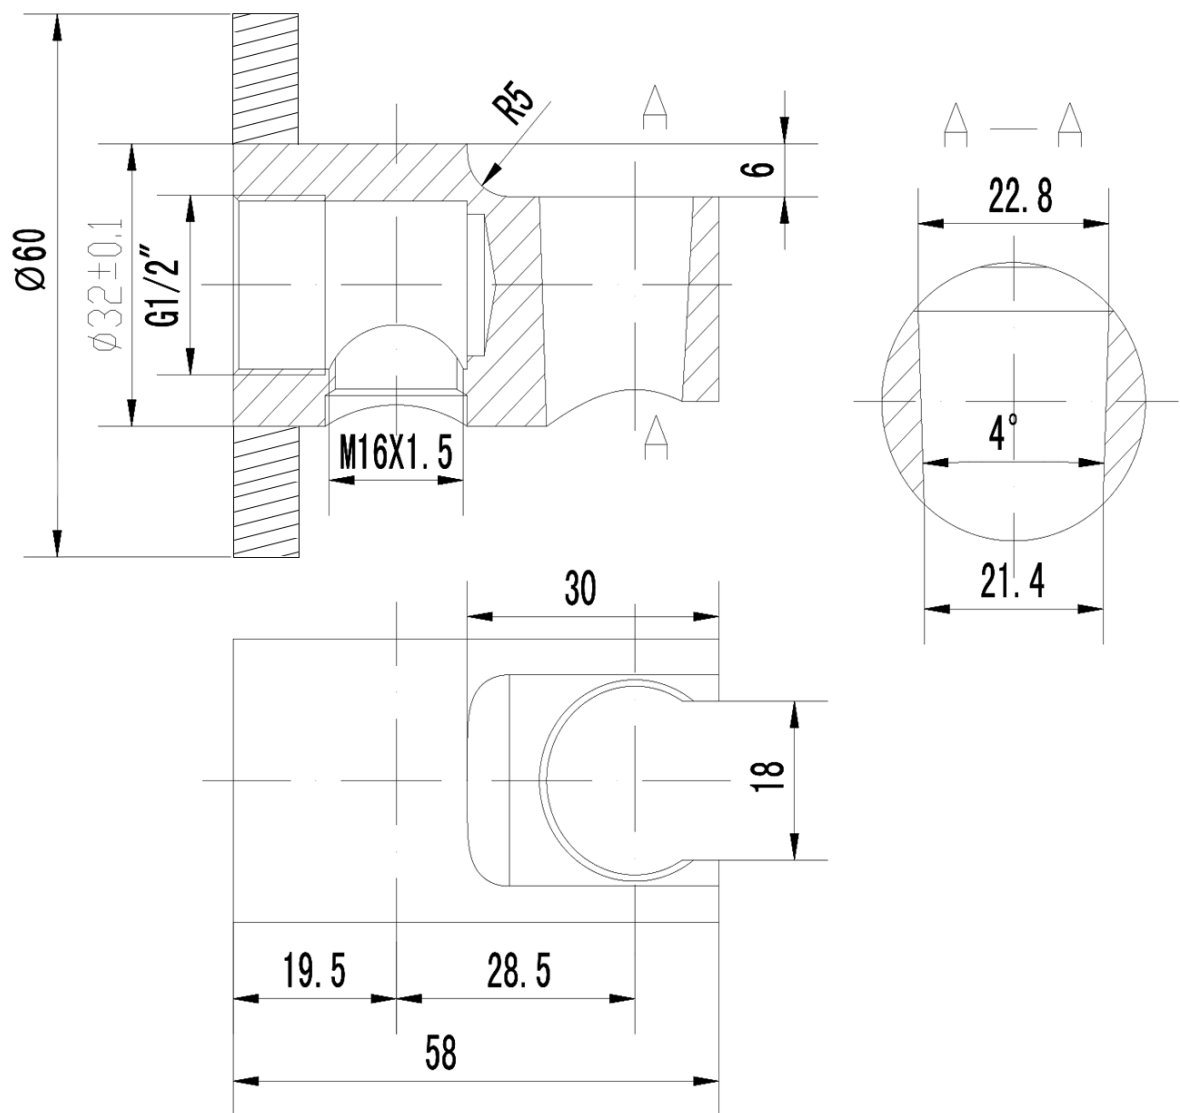

### Properties

**Colour:** Chrome  
**Material:** Brass  
**Shape:** Circular  
**Installation:** Concealed  
**Type of control:** Lever  
**Cartridge diameter:** 35 mm  
**Weight / Piece:** 1.41 kg  
**Packaging:** 4 Piece  
**Warranty:** 2 years

### Spare parts

Replacement Cartridge (Order code: 521601)

Technical sheet