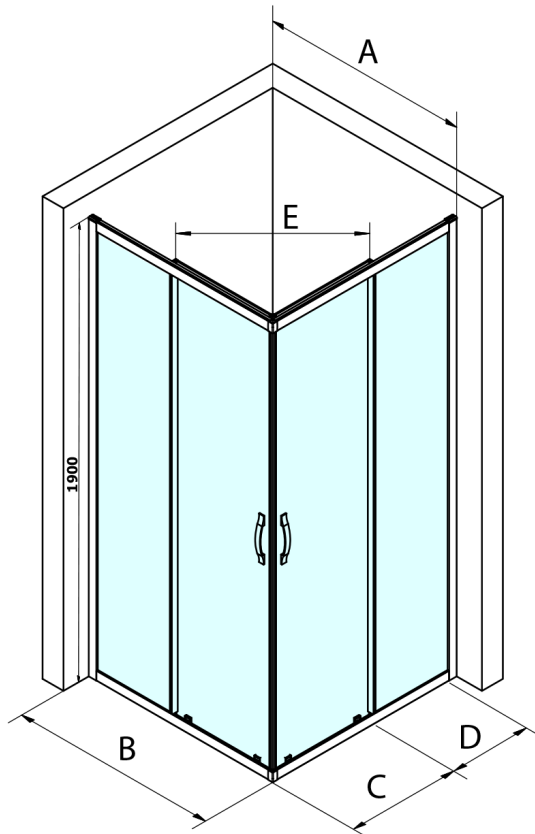

SIGMA SIMPLY BLACK Sliding Shower Door, Corner Entrance, 1000 mm, clear glass

Technical sheet