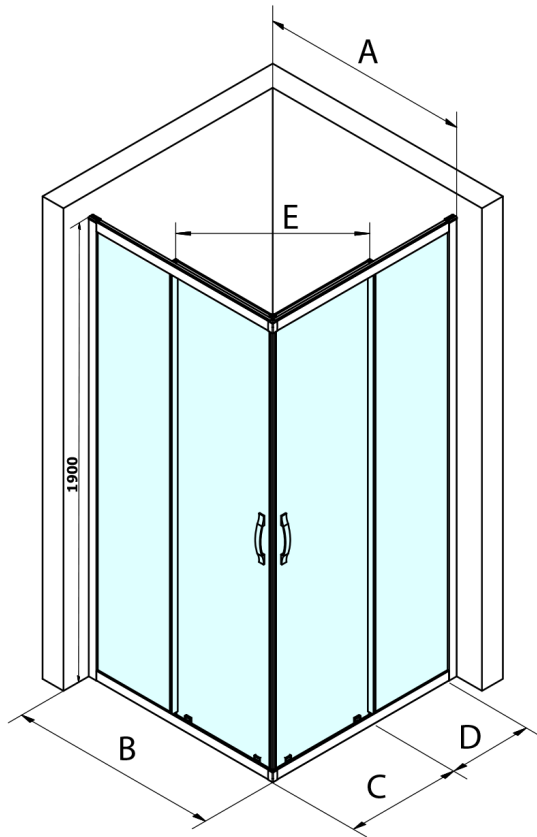

SIGMA SIMPLY BLACK Sliding Shower Door, Corner Entrance, 1000 mm, clear glass

Order code: GS2110B

Basic information

Brand: Gelco
Series: SIGMA SIMPLY BLACK

Size

Width: 1000 mm
Height: 1900 mm

Properties

Profile colour: Black matt
Shape: Combinable door
Type of opening: Sliding door
Glass colour: TRANSPARENT glass
Glass finish: Coated glass
Glass thickness: 6 mm
Properties: Framed design
Weight / Piece: 32.0 kg
Packaging: 1 Piece
Warranty: 3 years

Spare parts

SIGMA SIMPLY BLACK handle (Order code: NDGS06B)
SIGMA SIMPLY BLACK installation set (Order code: NDGS01B)

SIGMA SIMPLY BLACK Sliding Shower Door, Corner Entrance, 1000 mm, clear glass

Technical sheet

MODEL	A	B	C	D	E
GS2180B	780-800	800	410	315	432
GS2190B	880-900	900	460	365	503
GS2110B	980-1000	1000	510	415	570
GS2111B	1080-1100	1100	560	515	570
GS2112B	1180-1200	1200	610	615	570
GS2480B	780-800	800	410	315	432
GS2490B	880-900	900	460	365	503
GS2410B	980-1000	1000	510	415	570

Size	E
1200x1100	570
1200x1000	570
1200x900	538
1200x800	503
1100x1000	570
1100x800	503
1100x900	538
1000x900	538
1000x800	503
900x800	468