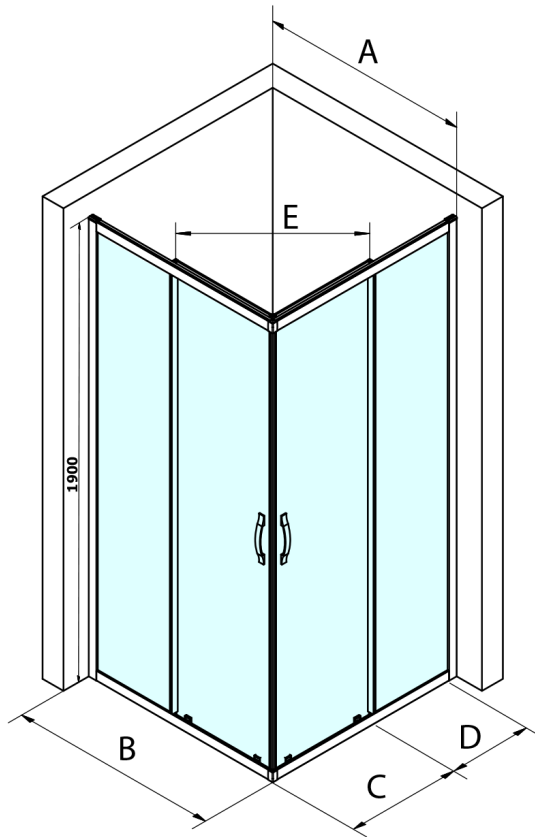

SIGMA SIMPLY BLACK Sliding Shower Door, Corner Entrance, 1000 mm, clear glass

Order code: GS2110B

Basic information

Brand: Gelco
Series: SIGMA SIMPLY BLACK

Size

Width: 1000 mm
Height: 1900 mm

Properties

Profile colour: Black matt
Shape: Combinable door
Type of opening: Sliding door
Glass colour: TRANSPARENT glass
Glass finish: Coated glass
Glass thickness: 6 mm
Properties: Framed design
Weight / Piece: 32.0 kg
Packaging: 1 Piece
Warranty: 3 years

Spare parts

SIGMA SIMPLY BLACK handle (Order code: NDGS06B)
SIGMA SIMPLY BLACK installation set (Order code: NDGS01B)

SIGMA SIMPLY BLACK Sliding Shower Door, Corner Entrance, 1000 mm, clear glass

Technical sheet

MODEL	A	B	C	D	E
GS2180B	780-800	800	410	315	432
GS2190B	880-900	900	460	365	503
GS2110B	980-1000	1000	510	415	570
GS2111B	1080-1100	1100	560	515	570
GS2112B	1180-1200	1200	610	615	570
GS2480B	780-800	800	410	315	432
GS2490B	880-900	900	460	365	503
GS2410B	980-1000	1000	510	415	570

Size	E
1200x1100	570
1200x1000	570
1200x900	538
1200x800	503
1100x1000	570
1100x800	503
1100x900	538
1000x900	538
1000x800	503
900x800	468